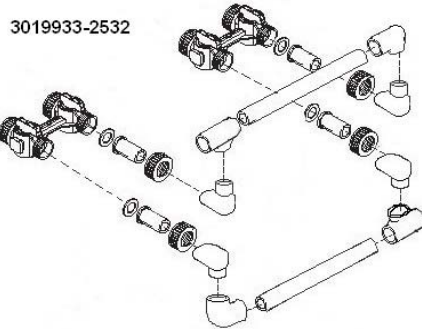

Autotrol Performa CV 278 Twin - 764

Interconnecting kit

1

2

3

N°	Part No	Description	#	£
1	0403290793	Deluxe interconnecting Kit 278 Twin, DN25 mm, Female 32mm (incl. 2x bypass 1265, 1 x interconnecting piping element, 2 x 32 mm PVC Tube adapter kit)	1	
2	0403290794	Deluxe interconnecting Kit 278 Twin Highflow, DN25 mm, Female 40mm (incl. 2x bypass 1265, 1 x interconnecting piping element, 2 x 32 mm PVC Tube adapter kit)	1	
*	0403021679	Bypass 1265	1	
*	0403012189	Bypass repair kit (rotor seals & clips)	1	
*	0403012232	32mm PVC Tube adapter kit	2	
*	0403296729	Interconnecting, 25/32mm piping elements with 32 mm female tee ends	1	
*	0403010220	Interconnecting, 25/32mm piping elements with 40 mm female tee ends		
3	0403010786	Mounting kit (2 connections) DN25,32mm ext x 1" BSP	1	
4	0403010795	Mounting Kit (2 connections) DN32,40mm ext x 1.25" BSP	1	