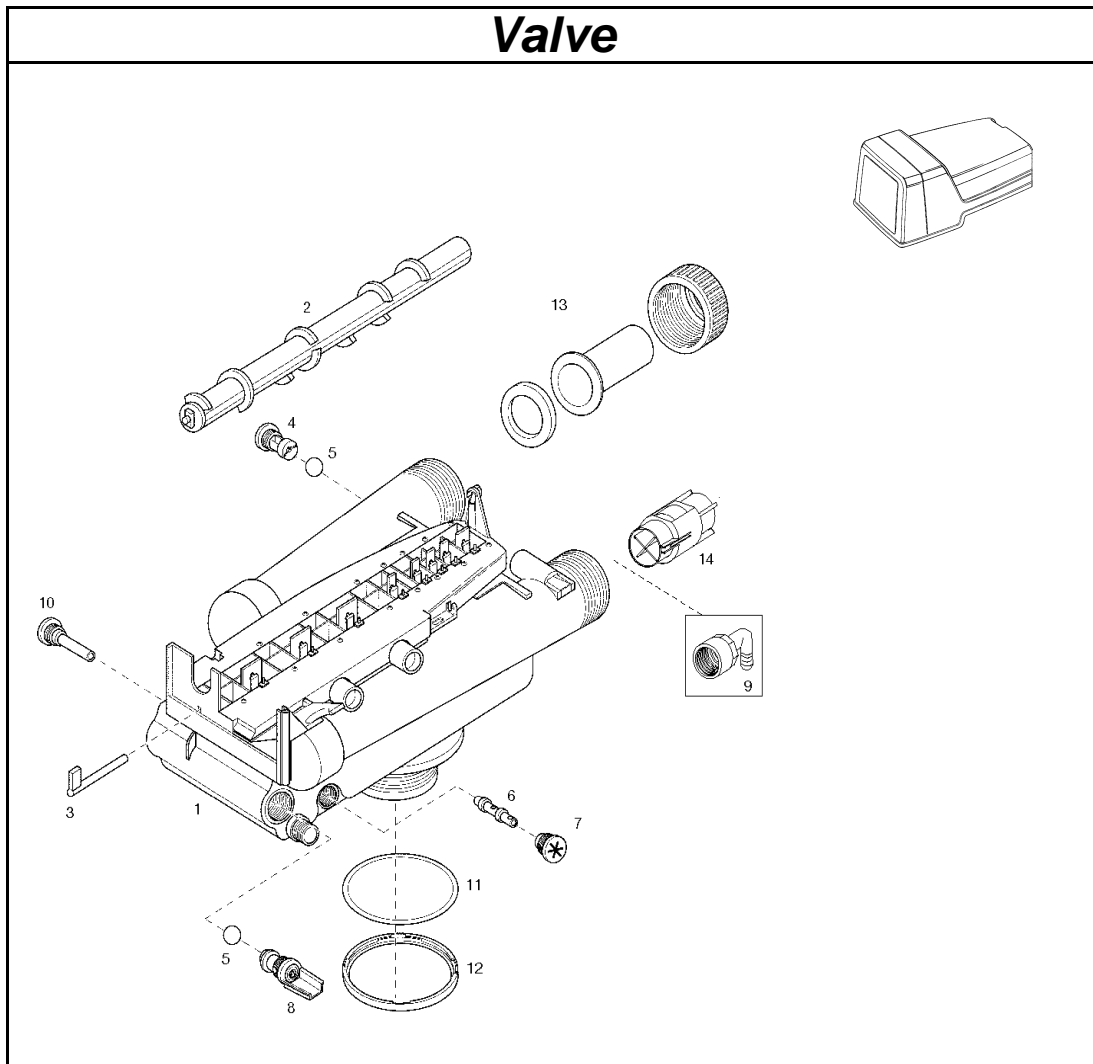

Autotrol Performa 268 - 440i / 460i

Valve

N°	Part No	Description	#	£
1	0403012225	Valve assembly w/o flow controls	1	
2	0403012217	Camshaft standard	1	
	0403012218	Camshaft extra salt		
3	0403011980	Timer locking pin	1	
4	0403011610	DLFC N° 7 (1.2 gpm; 4.5 lpm)		
	0403011611	DLFC N° 8 (1.6 gpm; 6.1 lpm)		
	0403011612	DLFC N° 9 (2.0 gpm; 7.6 lpm)		
	0403011613	DLFC N° 10 (2.5 gpm; 9.5 lpm)		
	0403011614	DLFC N° 12 (3.5 gpm; 13.2 Lpm)		
	0403011615	DLFC N° 13 (4.1 gpm; 15.5 Lpm)		
	0403011616	DLFC N° 14 (4.8 gpm; 18.2 Lpm)		
5	0403011668	Flow control ball	2