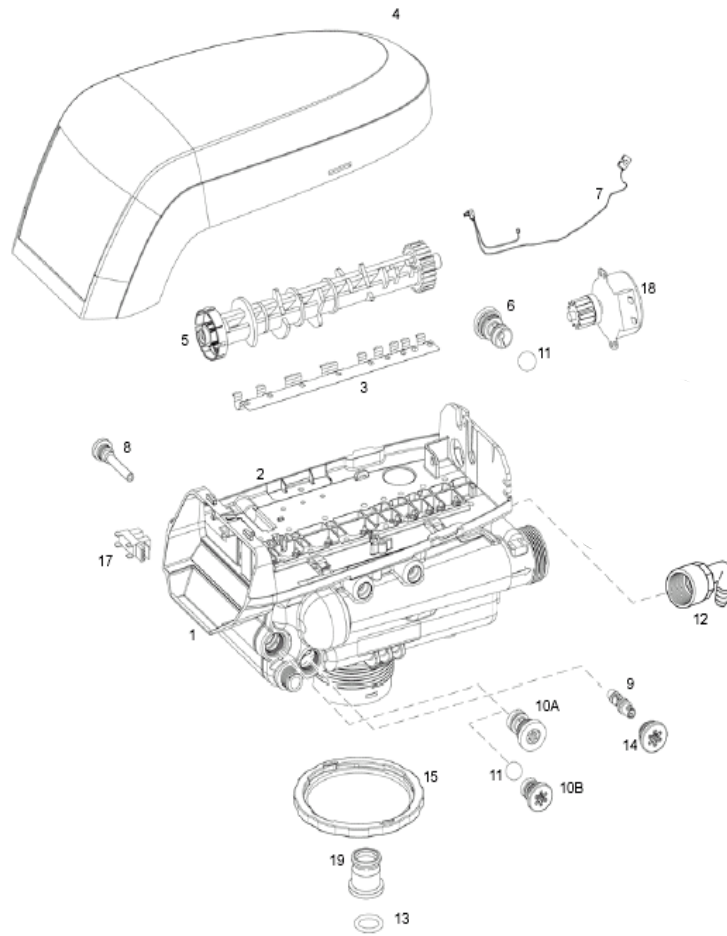

Autotrol Performa CV 278 - 742 / 762

Valve

Warning: Do not use the flow control ball with #10A.

N°	Part No	Description	#	£
1	0403001359	Valve assembly w/o flow controls	1	
2	0403001357	Top plate	1	
3	0403019644	Valve disc spring	1	
4	0403018898	Valve cover	1	
5	0403001360	Camshaft standard	1	
6	0403011612	DLFC N° 9 (2.0 gpm; 7.6 lpm)	1	
	0403011613	DLFC N° 10 (2.5 gpm; 9.5 lpm)		
	0403011614	DLFC N° 12 (3.5 gpm; 13.2 Lpm)		
	0403011615	DLFC N° 13 (4.1 gpm; 15.5 Lpm) no ball		
	0403011616	DLFC N° 14 (4.8 gpm; 18.2 Lpm) no ball		
*	0403021651	Exterl DLFC, 5 gpm (19 Lpm)	1	
	0403021652	Exterl DLFC, 6 gpm (22.5 Lpm)