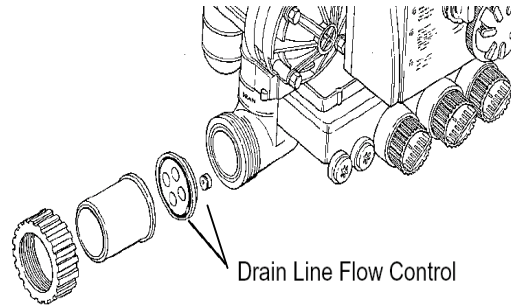

Drain line flow control (DLFC)

N°	Part No	Description	#	£
	0007013065	DLFC 5 gpm	1	
	0007013065	DLFC 10 gpm		
	0007013065	DLFC 15 gpm		
	0401036509	DLFC 20 to 100 gpm (in 5 gallon increments)		
*	0403020014	DLFC Disc		
*	0403021704	O-ring, DLFC		

Replacement flow controls available.