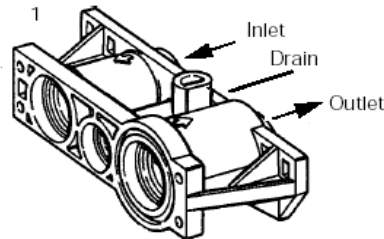

Meter adapter

Meter Adapter

N°	Part No	Description	#	£
1	0403012181	Meter adapter kit	1	
2	0403012188	Piping boss / Meter install kit	1	

Autotrol 255 Twin 764

Interconnecting kit

N°	Part No	Description	#	£
1	0403290785	Deluxe interconnecting Kit 255 Twin, DN25 mm, Female 32mm (incl. 2x bypass 256, 1x inter- connecting piping elements, 2x 32mm PVC tube adapter kit)	1	
*	0403012187	Bypass body assembly (incl. installation kit)	1	
*	0403012189	Bypass repair kit (rotor seals & clips)	1	
*	0403012232	32mm PVC Tube adapter kit	2	
*	0403296729	Interconnecting, 25/32mm piping elements with 32 mm female tee ends	1	
*	0403008070	Drain elbow for bypass	1	
2	0403010786	Mounting kit (2 connections) DN25,32mm ext x 1" BSP	1	