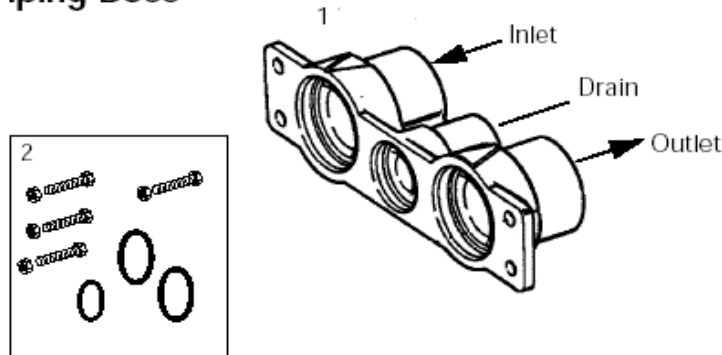

Piping boss

Piping Boss

N°	Part No	Description	#	£
1	0403025186	Piping boss - 3/4" BSPT stainless steel - 3/8" BSPT drain	1	
	0403024429	Piping boss – 1" BSPT stainless steel - 1/2" BSPT drain		
	0403024428	Piping boss - 3/4" BSPT noryl - 1/2" BSPT drain		
2	0403012188	Piping boss / Meter install kit	1	
*	0403019029	3/8" Drain elbow for manifold	1	
*	0403008411	3/8" Drain connector for manifold		
*	0403004437	1/2" Drain elbow for manifold		
*	0403008401	1/2" Drain connector for manifold