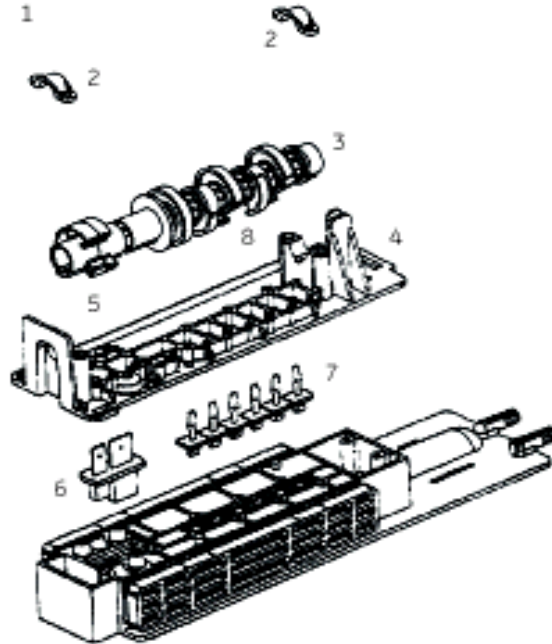

Camshaft

N°	Part No	Description	#	£
3	0403011527	Camshaft Logix Magnum single tank	1	
*	0403021711	Shaft, Cam	1	
2	0403021712	Pillow block cap	2	
1	0403021713	Long screw (pillow block cap)	4	
4	0403021714	Top Plate	1	
*	0403021713	Long screw (top plate)	15	
*	0403011715	Short screw (top plate)	5	
6	0403021716	Brine flapper valve	1	
7	0403021717	Pilot flapper valve	6	
*	0403011671	Spring, valve discs	14	
*	0403021718	Kit flapper (incl. n° 6, 7 and springs)	1	
*	0403021719	Cam cover (not shown)	1	
*	0403021722	Cam pilot auxiliary single	1	
*	0403021723	Breakaway cam kit for auxiliary output	1	
*	0403019626	Regenerant draw cam single	1