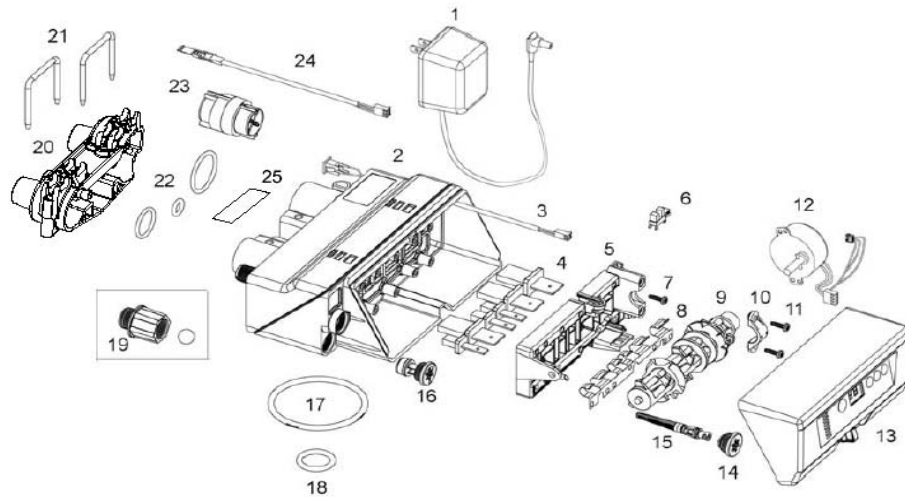

Autotrol 367-604/606

N°	Part No	Description	#	£
1	0403011639	Wall mount adapter 230 VAC, 50 Hz, British Plug	1	
2	0403010339	Volumetric valve body assy	1	
3	0403010338	Power cable, optic sensor	1	
4	0403010249	Valve disc kit	1	
5	0403010250	Top plate	1	
6	0403009231	Optic sensor	1	
7	0403010337	Screw, top plate	12	
8	0403010251	Spring, top plate	1	
9	0403010252	Camshaft, 7 cycle	1	
10	0403021712	Yoke, camshaft	1	
11	0403010337	Screw, yoke	2	
12	0403010253	12V Motor/cable assembly	1	
13	0403010340	606 Control	1	
14	0403012086	Injector cap with O-Ring	1	
15	0403010255	Injector E - Yellow (6" tank)	1	
	0403010256	Injector F - Peach (7" tank)		
	0403010257	Injector G - Tan (8" tank)		
	0403010258	Injector H - Purple (9" tank)		
16	0403011606	Refill flow control	1	
17	0403022041	O-Ring, tank	1	
18	0403028251	O-Ring, riser tube	1	
19	0403010259	DLFC 6, 3.8 lpm	1	
	0403010260	DLFC 7, 4.9 lpm		
	0403010261	DLFC 8, 6.4 lpm		
	0403010262	DLFC 9, 8.3 lpm		
20	0403010341	Manifold, 3/4" BSPT	1	
21	0403010342	Retainer, manifold	2	
22	0403010343	Kit, o-ring, manifold	1	
23	0403010344	Meter assembly (Metered valve only)	1	
24	0403010345	Meter cable (Metered valve only)	1	
25		Label, locking bar warning	1