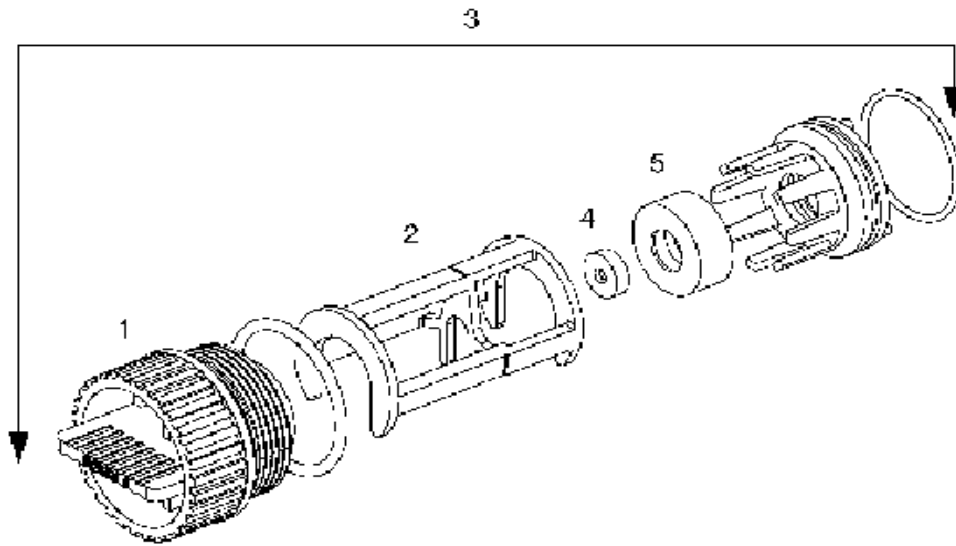

Refill control

N°	Part No	Description	#	£
1	0403020517	Flow control plug	1	
3	0403021730	Refill control (RFC) assembly	1	
4	0403021731	RFC for 14" tank - 0.7 gpm	1	
	0403021732	RFC for 16" tank - 0.8 gpm		
	0403021733	RFC for 18" tank - 1.0 gpm		
	0403021734	RFC for 21" tank - 1.4 gpm		
	0403021735	RFC for 24" tank - 2.0 gpm		
	0403021736	RFC for 30" tank - 3.0 gpm		
	0403021737	RFC for 36" tank - 5.0 gpm		
5	0403021738	RFC Cage	1