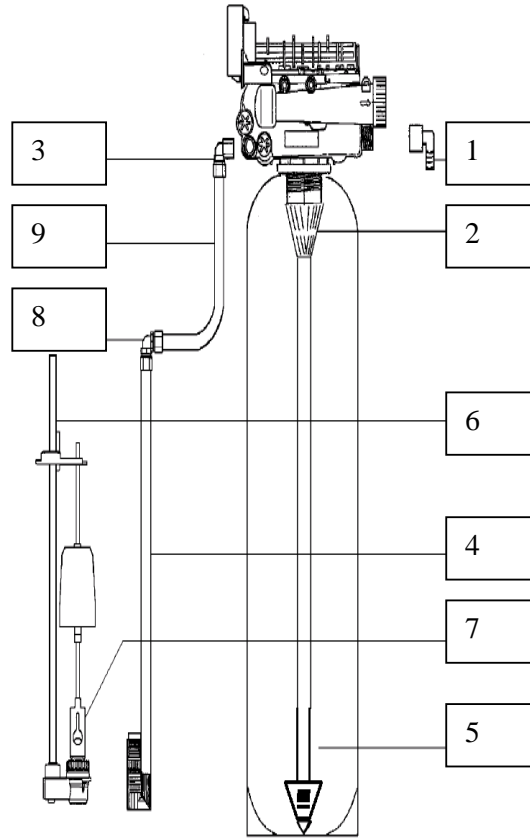

278 Valve installation

N°	Part No	Description	#	£
1		Drain fitting elbow (3/4")	1	
2		Upper screen	1	
3		Brine port elbow	1	
4		Aircheck tube	1	
5		Riser tube	1	
6		Brine tube	1	
7		Brine valve	1	
8		Union elbow	1	
9		Tubing