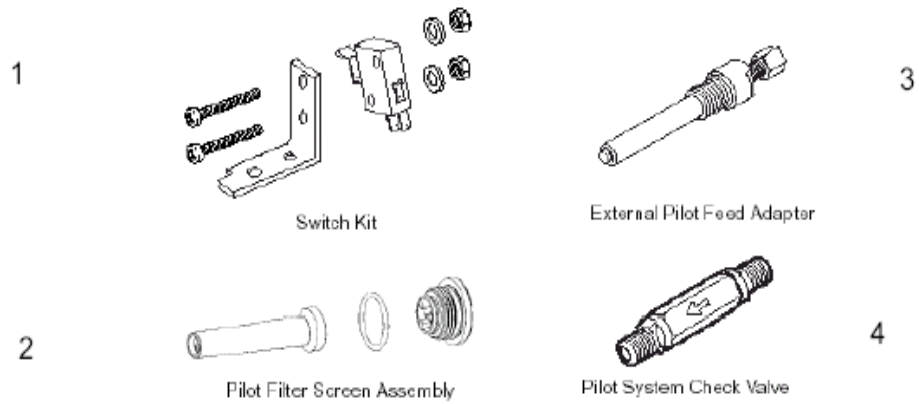

Autotrol Magnum IT TWIN 764

Miscellaneous

N°	Part No	Description	#	£
1	0403021725	Kit 1 switch 0.1 amp	1	
*	0403021724	Kit 1 switch 5 amp	1	
*	0403021726	Kit 3 switch 5 Amp	1	
*	0403021727	Kit 3 switch .1 Amp	1	
2	0403011609	Screen/cap assembly with o-ring		
3	0403021372	External pilot feed adapter (separate source pilot water)	1	
4	0403026757	Pilot system check valve	1