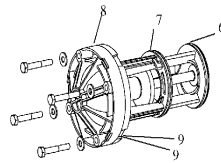

Cartridges

N°	Part No	Description	#	£
1	0403021750	Drain valve / NHB Valve cartridge	1	
2	0403021751	Rinse valve cartridge	1	
3	0403021750	Drain valve / NHB Valve cartridge	1	
4	0403021752	HWB Cap	1	
5	0403021753	Inlet valve cartridge	1	
6	0403021754	O-ring	1	
7	0403021755	O-ring	1	
8	0403021756	O-ring	1	
9	0403021757	O-ring	2	
*	0403021758	O-ring kit (incl. 1x n°8, 2x n°9)	1	
*	0403021759	O-ring kit (incl. 1x n°6, 1x n°7, 1x n°8, 2x n°9)	1	
*	0403021760	Washer	4