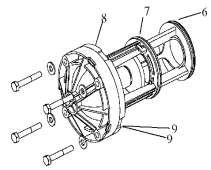

Autotrol Magnum IT TWIN 764

Cartridges