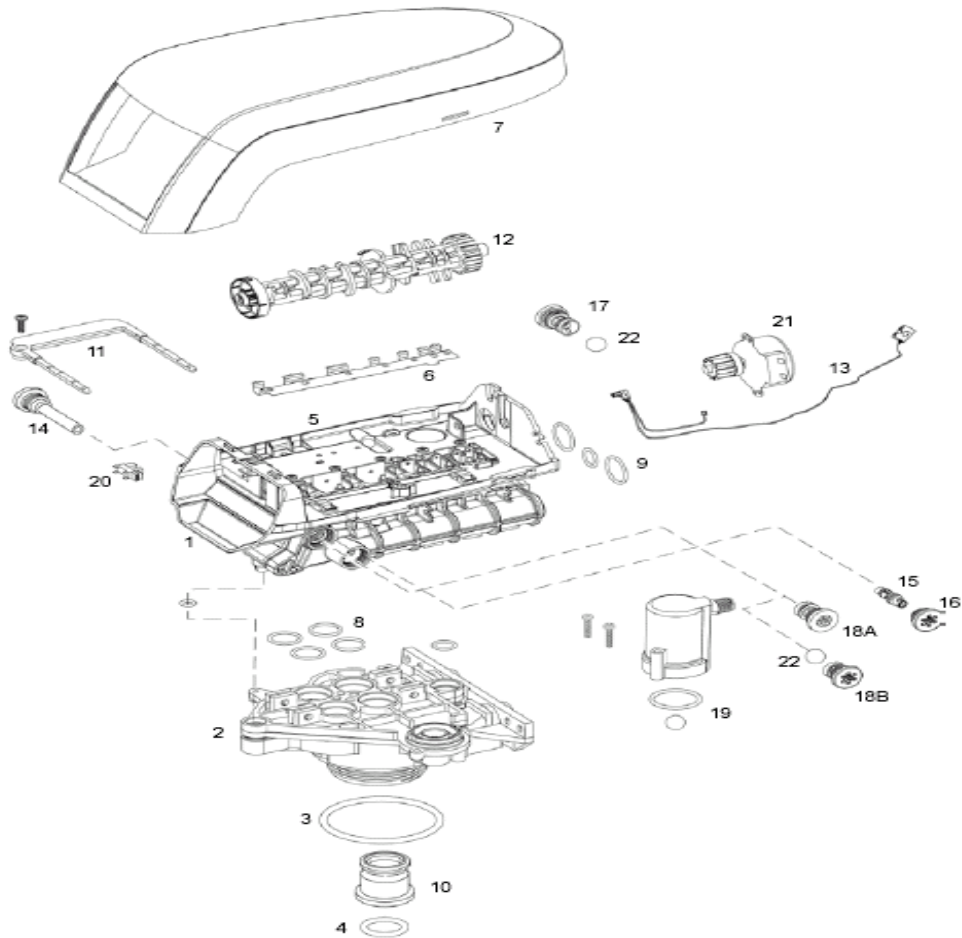

Autotrol 255 – 440i / 460i

Controllers

440i

N°	Part No	Description	#	£
*	0403012135	Timer 440i	1	
1	0403012248	Skipper wheel assembly - 6 Day	1	
	0403012249	Skipper wheel assembly - 7 Day		
2	0403012250	Washer	1	
3	0403021848	Screw	2	
4	0403012251	Bowed washer	1	
5	0403012252	Tripper arm assembly	1	
6	0403012253	Spring	1	
7	0403012254	Retainer	1	
8	0403012136	Motor 12V/50Hz (440i)	1	
9			1	
	0403011639	British transformer		
*	0403012138	Transformer extension cord	1	
*	0403019027	Regen knob & black gear assy.	1	
*	0403012144	Gear 118 mn (420A43)	1	
	0403012140	Gear 90 mn (420A46)		
	0403012145	Gear 59 mn (420A41)		
*	0403012146	Gear 118 mn (420A44)	1	
	0403012147	Gear 90 mn (420A48)		
	0403012148	Gear 59mn (420A42)		
*	0403019028	Gear, white		

Autotrol 255 – 440i / 460i

256 Bypass

Bypass

N°	Part No	Description	#	£
1	0403012187	Bypass body assembly	1	
2	0403012188	Bypass installation kit	1	
*	0403012189	Bypass repair kit (rotor seals & clips)	1	
*	0403008070	Drain elbow for bypass	1	
12	0403011406	¾" BSPT stainless steel pipe adapter kit	1	
	0403018002	1" BSPT stainless steel pipe adapter kit		
	0403012232	32mm PVC Tube adapter kit		
	0403012233	1" PVC Tube adapter kit		
	0403012234	¾" PVC Tube adapter kit		
*	2001008374	Gasket for 1" pipe or tube	2	
*	0403012289	Adapter nut 1" - 1"¼ Bakelite	2	
*	0403012191	Plumbing adapter ¾" copper	2	
	0403012192	Plumbing adapter 1" copper		
	2001008378	Plumbing adapter ¾" BSPT stainless steel		
	2001001405	Plumbing adapter 1" BSPT stainless steel		
	0403012197	Plumbing adapter ¾" CPVC		
	0403012271	Plumbing adapter 1" CPVC		
	0403012198	Plumbing adapter ¾" BSPT plastic male thread		
	0403012199	Plumbing Adapter for 1 in BSPT Plastic Male Thread		
*	0403012200	Elbow Adapter (Not shown)	1	

255 Valve installation kit

N°	Part No	Description	#	£
1-4		Installation kit 255	1	
1		Aircheck elbow	1	
2		Upper screen	1	
3		Riser tube	1	
4		Brine tube with screen	1	
5		Union elbow	1	
6		Tubing		

Valve