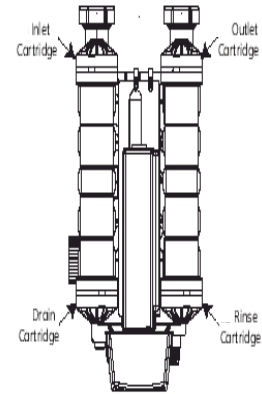

Replacement flow controls available.

Cartridges

1 - Drain Valve Cartridge

2 - Rinse Valve Cartridge

3 - No Hard Water Bypass Valve Cartridge

4 - Hard Water Bypass Cap

5 - Inlet Valve Cartridge

N°	Part No	Description	#	£
1	0403021750	Drain valve / NHB Valve cartridge	1	
2	0403021751	Rinse valve cartridge	1	
3	0403021750	Drain valve / NHB Valve cartridge	1	
4	0403021752	HWB Cap	1	
5	0403021753	Inlet valve cartridge	1	
6	0403021754	O-ring	1	
7	0403021755	O-ring	1	
8	0403021756	O-ring	1	
9	0403021757	O-ring	2	
*	0403021758	O-ring kit (incl. 1x n°8, 2x n°9)	1	
*	0403021759	O-ring kit (incl. 1x n°6, 1x n°7, 1x n°8, 2x n°9)	1	
*	0403021760	Washer	4	

Controllers

N°	Part No	Description	#	£
1	0403001353	Logix 742 C chronometric controller	1	
	0403001354	Logix 762 C volumetric controller		
2	0403026750	Bushing	2	
3	0403026751	Screw	2	
4	0403026752	Cover, Logix Magnum	1	
5	0403026751	Screw	4	
6	0403009227	Motor, gear & cable assembly	1	
7	0403026733	Gear plate	1	
8	0403026734	Drive gear	1	
9	0403009231	Module sensor photo interrupter	1	
10	0403026735	Idler gear	1	
11	0403026736	Back plate	1	
12	0403026737	Bushing	1	
13	0403026732	Turbine cable 32"	1	
	0403026753	Turbine cable 10'		
	0403026754	Turbine cable 25'		
14	0403026755	Mechanical assembly (n° 5, 6, 7, 8, 9, 10, 12)	1	
*	0403011640	European transformer	1	
	0403011639	British transformer		
	0403021775	Wall transformer hard wired 12V UK		
15	0403001352	Remote mount kit, with 10' cable (control not included)		
	0403026756	Remote mount kit, no cable (control not included)		