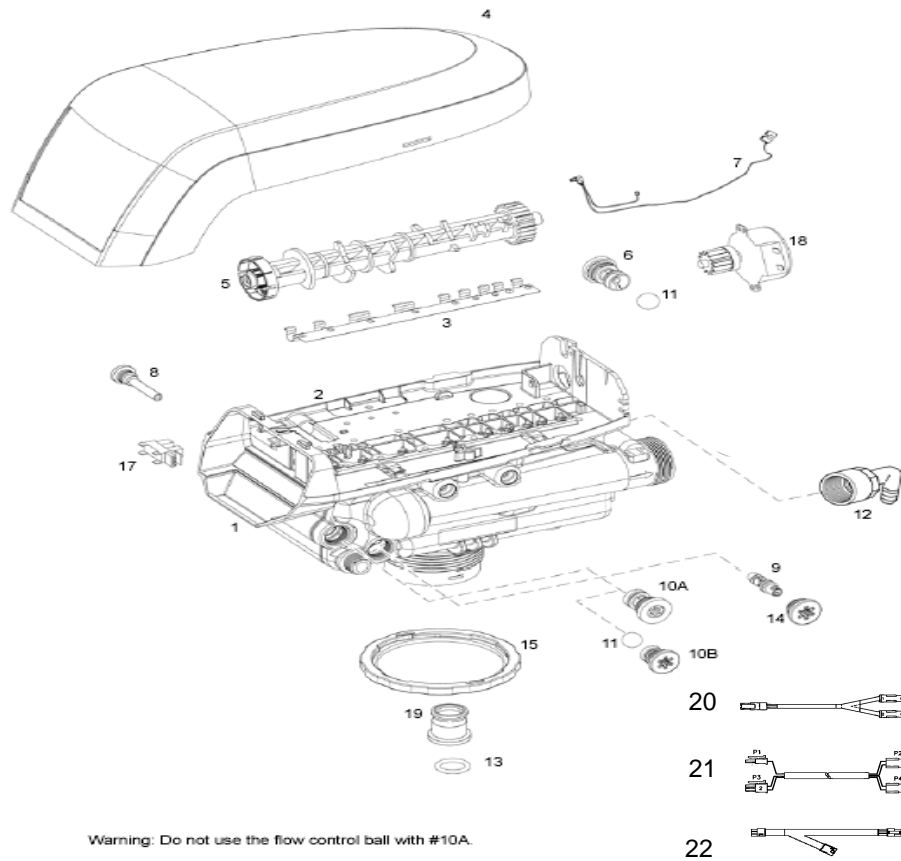

Autotrol Performa CV 278 Twin - 764

Valve

N°	Part No	Description	#	£
1	0403001359	Valve assembly w/o flow controls	1	
2	0403001357	Top plate	1	
3	0403019644	Valve disc spring	1	
4	0403018898	Valve cover	1	
5	0403001360	Camshaft standard	1	
	0403290792	Camshaft twin		
6	0403011612	DLFC N° 9 (2.0 gpm; 7.6 lpm)	1	
	0403011613	DLFC N° 10 (2.5 gpm; 9.5 lpm)		
	0403011614	DLFC N° 12 (3.5 gpm; 13.2 lpm)		
	0403011615	DLFC N° 13 (4.1 gpm; 15.5 lpm) no ball		
	0403011616	DLFC N° 14 (4.8 gpm; 18.2 lpm) no ball		
*	0403021651	External DLFC, 5 gpm (19 lpm)	1	
	0403021652	External DLFC 6 gpm (22.5 lpm)		
	0403021653	External DLFC 7 gpm (26.5 lpm)		
	0403021654	External DLFC, 8 gpm (30 lpm)