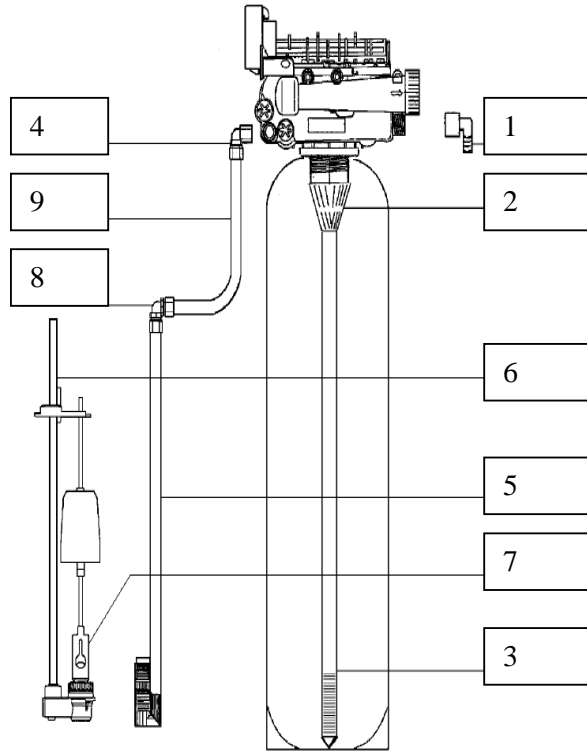

Autotrol Performa

268 / 263 - 740 / 760 / 742 / 762

1265 Bypass

1265 Bypass

N°	Part No	Description	#	£
5	0403021679	Bypass 1265	1	
*	0403012189	Bypass repair kit (rotor seals & clips)	1	
*	2001008374	Gasket 1"	2	
*	0403012289	Adapter Nut 1"-1"1/4 Bakelite	2	
12	0403011406	3/4" BSPT stainless steel pipe adapter kit	1	
	0403018002	1" BSPT stainless steel pipe adapter kit		
	0403012232	32mm PVC Tube adapter kit		
	0403012233	1" PVC Tube adapter kit		
	0403012234	3/4" PVC Tube adapter kit		

Autotrol Performa

268 / 263 - 740 / 760 / 742 / 762

268 Valve installation kit

N°	Part No	Description	#	£
1		Drain fitting elbow 3/4"	1	
2		Upper screen	1	
3		Riser tube	1	
4		Brine port elbow	1	
5		Aircheck tube	1	
6		Brine tube	1	
7		Brine valve	1	
8		Union elbow	1	
9		Tubing		