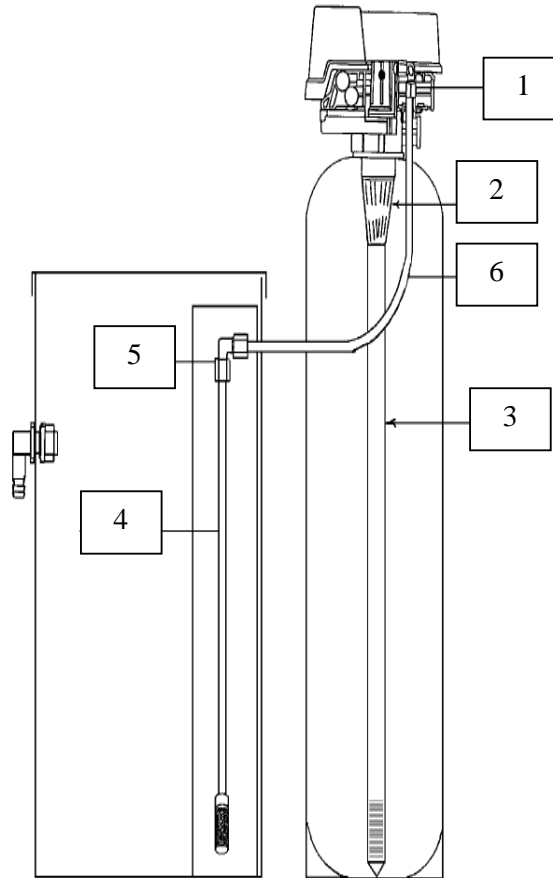

255 Valve installation kit

N°	Part No	Description	#	£
1-4		Installation kit 255		
1		Aircheck elbow	1	
2		Upper screen	1	
3		Riser tube	1	
4		Brine tube with screen	1	
5		Union elbow	1	
6		Tubing