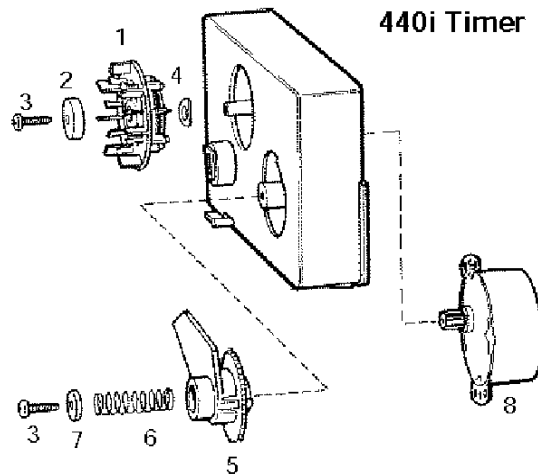

Autotrol 255 – 440i / 460i

Controllers

440i

N°	Part No	Description	#	£
*	0403012135	Timer 440i	1	
1	0403012248	Skipper wheel assembly - 6 Day	1	
	0403012249	Skipper wheel assembly - 7 Day		
2	0403012250	Washer	1	
3	0403021848	Screw	2	
4	0403012251	Bowed washer	1	
5	0403012252	Tripper arm assembly	1	
6	0403012253	Spring	1	
7	0403012254	Retainer	1	
8	0403012136	Motor 12V/50Hz (440i)	1	
9			1	
	0403011639	British transformer		
*	0403012138	Transformer extension cord	1	
*	0403019027	Regen knob & black gear assy.	1	
*	0403012144	Gear 118 mn (420A43)	1	
	0403012140	Gear 90 mn (420A46)		
	0403012145	Gear 59 mn (420A41)		
*	0403012146	Gear 118 mn (420A44)	1	
	0403012147	Gear 90 mn (420A48)		
	0403012148	Gear 59mn (420A42)		
*	0403019028	Gear, white