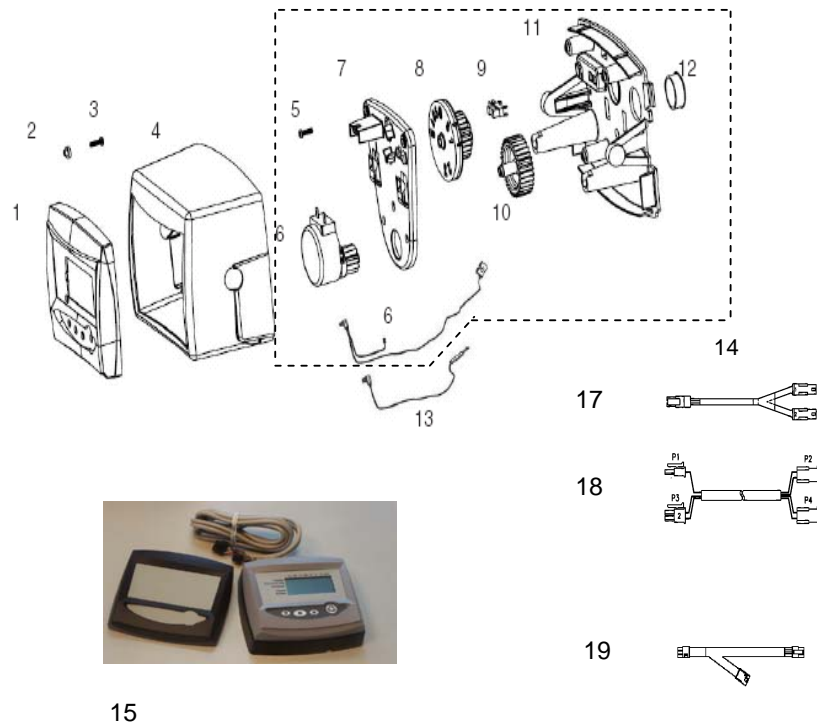

Autotrol Magnum IT TWIN 764

Controllers

N°	Part No	Description	#	£
1	0403296725	Logix 764 C Controller	1	
16	0403000788	Secondary faceplate	1	
2	0403026750	Bushing	2	
3	0403026751	Screw	2	
4	0403026752	Cover, Logix Magnum	1	
5	0403026751	Screw	4	
6	0403009227	Motor, gear & cable assembly	1	
7	0403026733	Gear plate	1	
8	0403026734	Drive gear	1	
9	0403009231	Module sensor photo interrupter	1	
10	0403026735	Idler gear	1	
11	0403026736	Back plate	1	
12	0403026737	Bushing	1	
13	0403026732	Turbine cable 32"	1	
	0403026753	Turbine cable 10'		
	0403026754	Turbine cable 25'		
14	0403026755	Mechanical assembly (n° 5, 6, 7, 8, 9, 10, 12)	1	
*	0403011639	British transformer		
	0403021775	Wall transformer hard wired 12V UK