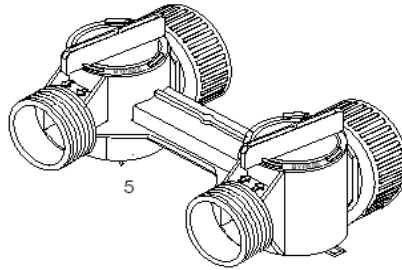

1265 Bypass

1265 Bypass

N°	Part No	Description	#	£
5	0403021679	Bypass 1265	1	
*	0403012189	Bypass repair kit (rotor seals & clips)	1	
*	2001008374	Gasket 1"	2	
*	0403012289	Adapter Nut 1"-1"1/4 Bakelite	2	
12	0403011406	3/4" BSPT stainless steel pipe adapter kit	1	
	0403018002	1" BSPT stainless steel pipe adapter kit		
	0403010219	1.25" BSPT Stainless steel pipe adapter kit		
	0403012232	32mm PVC Tube adapter kit		
	0403012233	1" PVC Tube adapter kit		
	0403012234	3/4" PVC Tube adapter kit