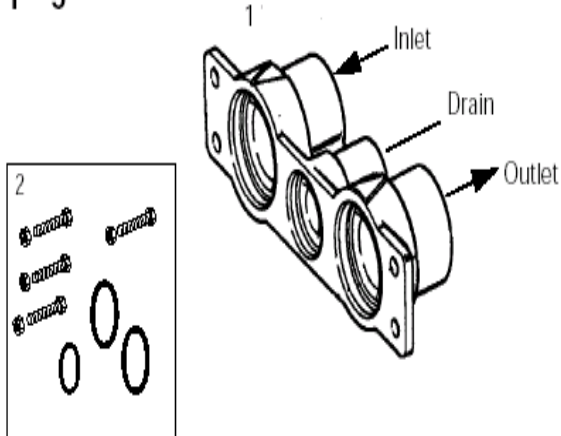

Piping boss

Piping Boss

N°	Part No	Description	#	£
1	0403025186	Piping boss - ¾" BSPT stainless steel - 3/8" BSPT drain	1	
	0403024429	Piping boss – 1" BSPT stainless steel - ½" BSPT drain		
	0403024428	Piping boss - ¾" BSPT noryl - ½" BSPT drain		
2	0403012188	Piping boss / Meter install kit	1	
*	0403019029	3/8" Drain elbow for manifold	1	
*	0403008411	3/8" Drain connector for manifold		
*	0403004437	1/2" Drain elbow for manifold		
*	0403008401	1/2" Drain connector for manifold		
*	0403024937	Male plastic piping boss 1" BSP		
*	0403024934	Male plastic piping boss 3/4" BSP