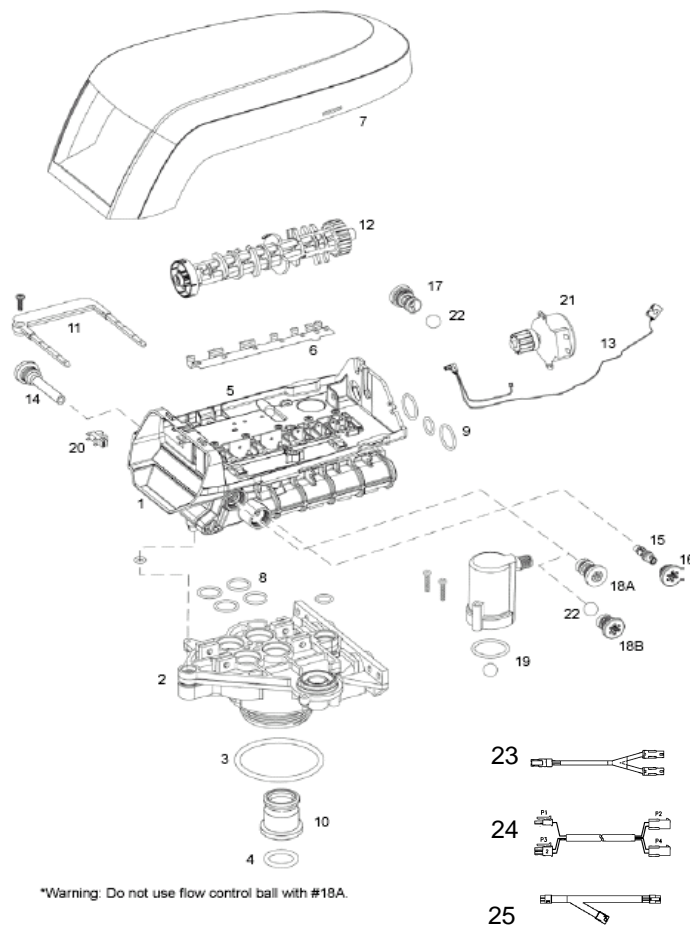

Autotrol 255 Twin 764

Valve

N°	Part No	Description	#	£
1	0403009645	Valve assembly, w/o flow controls	1	
2	0403012242	Tank adapter	1	
3	0403022041	O-Ring EP	1	
4	0403028251	O-Ring EP	1	
5	0403005111	Top plate	1	
6	0403009226	Spring	1	
7	0403018898	Valve cover	1	
*	0403011241	Slim Line Cover	1	
8	0403012125	O-Ring kit: tank adapter (6 pcs)	1	
9	0403012155	O-Ring kit: piping boss (3 pcs)	1	
10	0403012134	13/16" Rubber insert	1	
*	0403011627	Valve disk kit	1	
*	0403018294	Blending valve kit (Do not use in twin mode)	1	
11	0403012246	Locking bar (English)	1	
*	0403011715	Locking bar screw