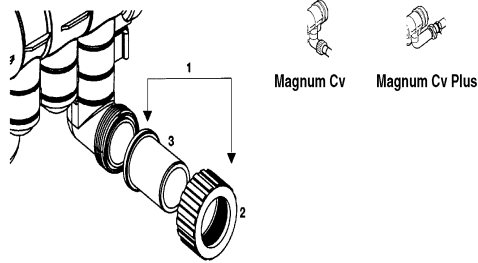

Autotrol Magnum 742 / 742F / 762 / 762F

Connections

N°	Part No	Description	#	£
1	0304006317	Magnum CV 1.5" - 1.5" BSP adapter kit	1	
	0403021689	Magnum CV 1.5" - 1.5" PVC adapter kit		
	0403021690	Magnum CV 1.5" - 50mm PVC adapter kit		
	0304006318	Magnum IT / CV Plus 2" - 2" BSP adapter kit		
	0403021693	Magnum IT / CV Plus 2" - 2" PVC adapter kit		
	0403021694	Magnum IT/ CV Plus 2" - 63mm PVC adapter kit		
2	0403021695	1.5" Adapter nut for Magnum CV	1	
	0403021696	2" Adapter nut for Magnum IT / CV plus		
3	0403021698	1.5" Stainless steel BSP adapter	1	
	0403026748	1.5" PVC adapter		
	0403021699	50 mm CPVC Adapter		
	0403021701	2" Stainless steel BSP Adapter		
	0403021702	2" PVC Adapter		
	0403021703	63 mm CPVC Adapter		
*	0403021704	1.5" Adapter O-ring	1	
	0403021705	2" Adapter O-ring		
*	0403021707	Side mount adapter	1	
*	0403021720	O-ring tank adapter	1	
*	0403021704	Riser tube O-ring	1