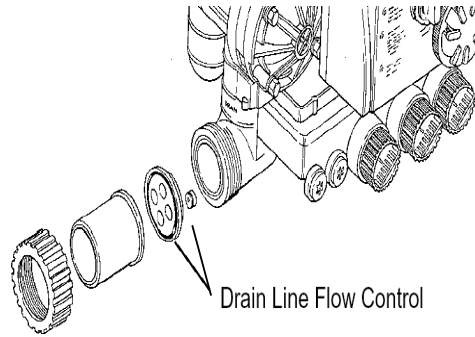

Autotrol Magnum IT TWIN 764

Drain line flow control (DLFC)

N°	Part No	Description	#	£
*	0007013065	DLFC 5 gpm	1	
	0007013065	DLFC 10 gpm		
	0007013065	DLFC 15 gpm		
	0401036509	DLFC 20 to 100 gpm (in 5 gallon increments)		
*	0403020014	DLFC Disc		
*	0403021704	O-ring, DLFC		

Replacement flow controls available.