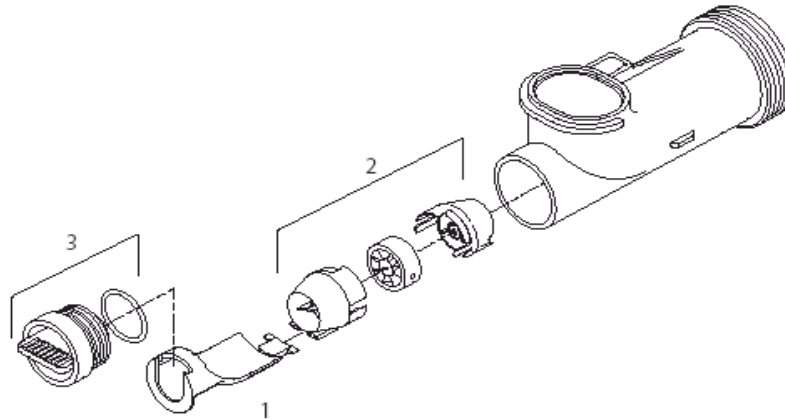

Turbine Magnum IT

N°	Part No	Description	#	£
1	0403020515	Insert 2"	1	
2	0403020516	Turbine assembly 2"	1	
3	0403020517	Plug	1	
*	0403026732	Cable & turbine Sensor 32"	1	

2" External turbine

N°	Part No	Description	#	£
*	0403021950	2" Turbine only	1	
*	0403021947	2" Turbine assy with 2" stainless steel BSP adapters	1	
*	0403021948	2" Turbine assy with 2" PVC adapters	1	
*	0403021949	2" Turbine assy with 63mm PVC adapters	1	
*	0403021696	2" / 63mm Adapter nut	2	
*	0403021951	Gasket, 2"	2	
*	0403026753	Turbine cable 10'	1	
*	0403026754	Turbine cable 25'	1