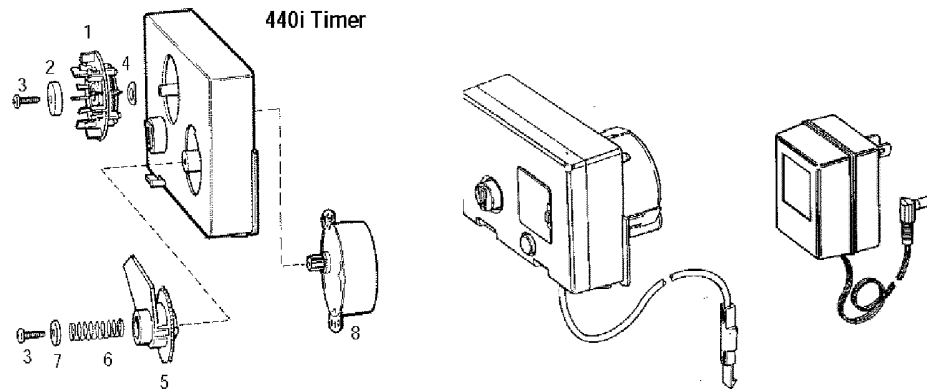

Controllers

440i

N°	Part No	Description	#	£
*	0403012135	440i Timer	1	
1	0403012248	Skipper wheel assembly - 6 Day	1	
	0403012249	Skipper wheel assembly - 7 Day		
2	0403012250	Washer	1	
3	0403021848	Screw	2	
4	0403012251	Bowed washer	1	
5	0403012252	Tripper arm assembly	1	
6	0403012253	Spring	1	
7	0403012254	Retainer	1	
8	0403012136	Motor 12V/50Hz (440i)	1	
9	0403011639	British transformer	1	
*	0403012138	Transformer extension cord	1	
*	0403019027	Regen knob & black gear assy.	1	
*	0403012144	Gear 118 mn (420A43)	1	
	0403012140	Gear 90 mn (420A46)		
	0403012145	Gear 59 mn (420A41)		
*	0403012146	Gear 118 mn (420A44)	1	
	0403012147	Gear 90 mn (420A48)		
	0403012148	Gear 59mn (420A42)		
	0403019028	Gear, white