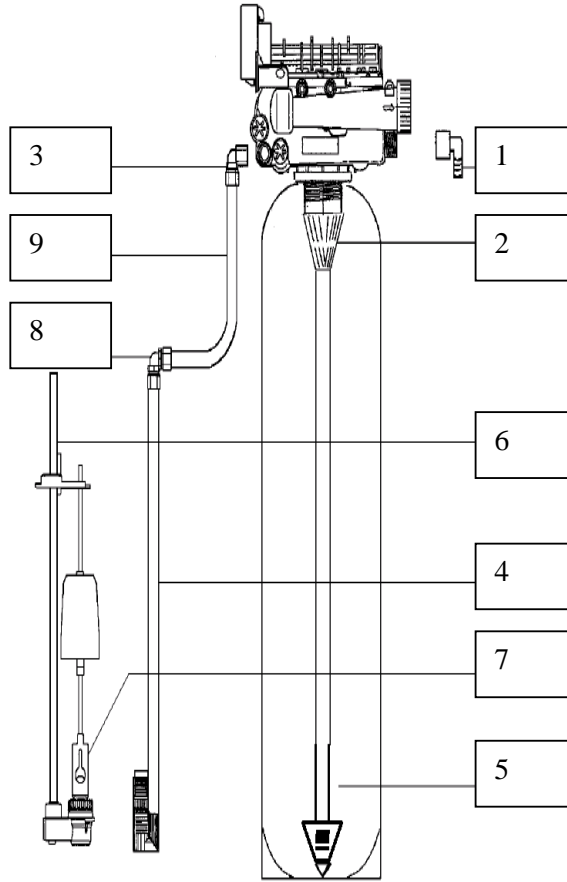

Autotrol Performa CV 278 Twin - 764

Interconnecting kit

1

2

3

N°	Part No	Description	#	£
1	0403290793	Deluxe interconnecting Kit 278 Twin, DN25 mm, Female 32mm (incl. 2x bypass 1265, 1 x interconnecting piping element, 2 x 32 mm PVC Tube adapter kit)	1	
2	0403290794	Deluxe interconnecting Kit 278 Twin Highflow, DN25 mm, Female 40mm (incl. 2x bypass 1265, 1 x interconnecting piping element, 2 x 32 mm PVC Tube adapter kit)	1	
*	0403021679	Bypass 1265	1	
*	0403012189	Bypass repair kit (rotor seals & clips)	1	
*	0403012232	32mm PVC Tube adapter kit	2	
*	0403296729	Interconnecting, 25/32mm piping elements with 32 mm female tee ends	1	
*	0403010220	Interconnecting, 25/32mm piping elements with 40 mm female tee ends		
3	0403010786	Mounting kit (2 connections) DN25,32mm ext x 1" BSP	1	
4	0403010795	Mounting Kit (2 connections) DN32,40mm ext x 1.25" BSP	1	

278 Valve installation

N°	Part No	Description	#	£
1		Drain fitting elbow 3/4"	2	
2		Upper screen	2	
3		Brine port elbow	2	
4		Aircheck tube	2	
5		Riser tube	2	
6		Brine tube	2	
7		Brine valve	2	
8		Union elbow	2	
9		Tubing		