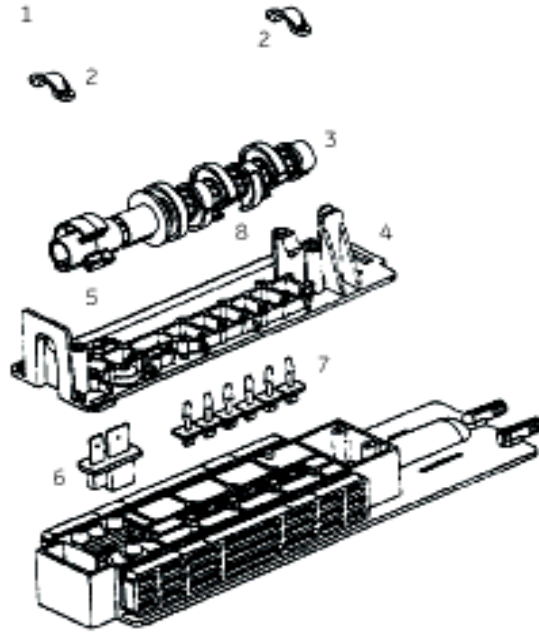

Autotrol Magnum IT TWIN 764

Camshaft

N°	Part No	Description	#	£
3	0403011527	Camshaft Logix Magnum single tank	1	
	0403021710	Camshaft Logix Magnum Twin tank		
*	0403021711	Shaft, Cam	1	
2	0403021712	Pillow block cap	2	
1	0403021713	Long screw (pillow block cap)	4	
4	0403021714	Top Plate	1	
*	0403021713	Long screw (top plate)	15	
*	0403011715	Short screw (top plate)	5	
6	0403021716	Brine flapper valve	1	
7	0403021717	Pilot flapper valve	6	
*	0403011671	Spring, valve discs	14	
*	0403021718	Kit flapper (incl. n° 6, 7 and springs)	1	
*	0403021719	Cam cover (not shown)	1	
*	0403021721	Cam pilot auxiliary Twin	1	
*	0403021722	Cam pilot auxiliary single	1	
*	0403021723	Breakaway cam kit for auxiliary output	1	
*	0403296749	Regenerant draw cam twin alternating	1