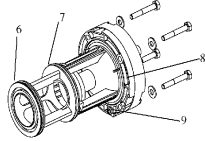

Replacement flow controls available.

Autotrol Magnum IT TWIN 764

Cartridges

1 - Drain Valve Cartridge

2 - Rinse Valve Cartridge

3 - No Hard Water Bypass Valve Cartridge

4 - Hard Water Bypass Cap

5 - Inlet Valve Cartridge