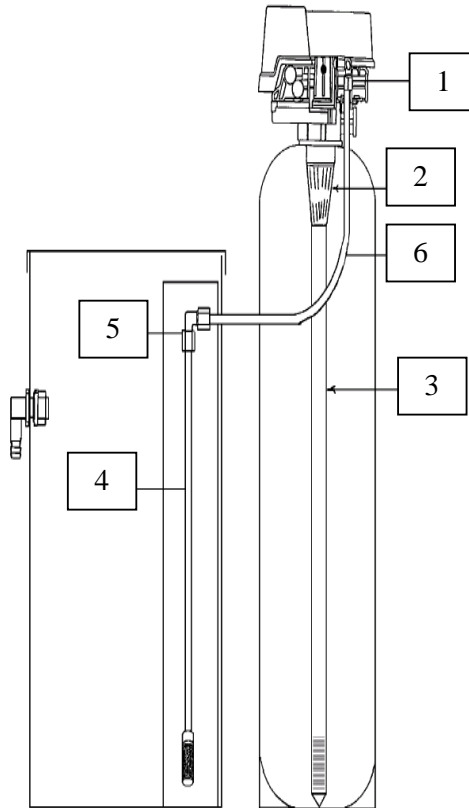

Autotrol 255 – 440i / 460i

256 Bypass

Bypass

N°	Part No	Description	#	£
1	0403012187	Bypass body assembly	1	
2	0403012188	Bypass installation kit	1	
*	0403012189	Bypass repair kit (rotor seals & clips)	1	
*	0403008070	Drain elbow for bypass	1	
12	0403011406	¾" BSPT stainless steel pipe adapter kit	1	
	0403018002	1" BSPT stainless steel pipe adapter kit		
	0403012232	32mm PVC Tube adapter kit		
	0403012233	1" PVC Tube adapter kit		
	0403012234	¾" PVC Tube adapter kit		
*	2001008374	Gasket for 1" pipe or tube	2	
*	0403012289	Adapter nut 1" - 1"¼ Bakelite	2	
*	0403012191	Plumbing adapter ¾" copper	2	
	0403012192	Plumbing adapter 1" copper		
	2001008378	Plumbing adapter ¾" BSPT stainless steel		
	2001001405	Plumbing adapter 1" BSPT stainless steel		
	0403012197	Plumbing adapter ¾" CPVC		
	0403012271	Plumbing adapter 1" CPVC		
	0403012198	Plumbing adapter ¾" BSPT plastic male thread		
	0403012199	Plumbing Adapter for 1 in BSPT Plastic Male Thread		
*	0403012200	Elbow Adapter (Not shown)	1	

255 Valve installation kit

N°	Part No	Description	#	£
1-4		Installation kit 255	1	
1		Aircheck elbow	1	
2		Upper screen	1	
3		Riser tube	1	
4		Brine tube with screen	1	
5		Union elbow	1	
6		Tubing		

Valve

*Warning: Do not use flow control ball with #18A.

Valve

N°	Part No	Description	#	£
1	0403009645	Valve assembly, w/o flow controls	1	
2	0403012242	Tank adapter	1	
3	0403022041	O-Ring EP	1	
4	0403028251	O-Ring EP	1	
5	0403005111	Top plate	1	
6	0403009226	Spring	1	
7	0403018898	Valve cover	1	
*	0403011241	Slim Line Cover	1	
8	0403012125	O-Ring kit: tank adapter (6 pcs)	1	
9	0403012155	O-Ring kit: piping boss (3 pcs)	1	
10	0403012134	13/16" Rubber insert	1	
*	0403011627	Valve disk kit	1	
*	0403018294	Blending valve kit	1	