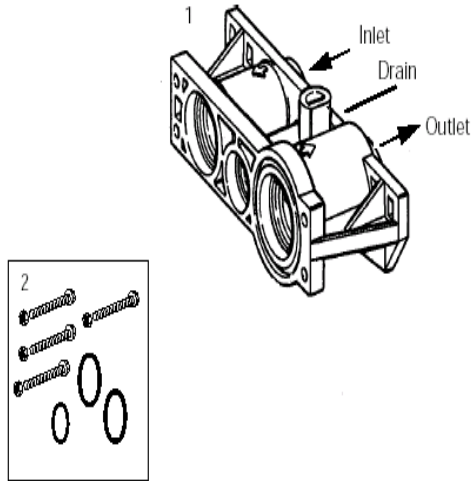

Autotrol 255 – 440i / 460i

Meter adapter

Meter Adapter

N°	Part No	Description	#	£
1	0403012181	Meter adapter kit	1	
2	0403012188	Piping boss / Meter install kit	1	
*	0403024935	Male plastic piping boss 1" BSP + int. turbine		
*	0403024936	Male plastic piping boss 3/4" BSP + int. turbine