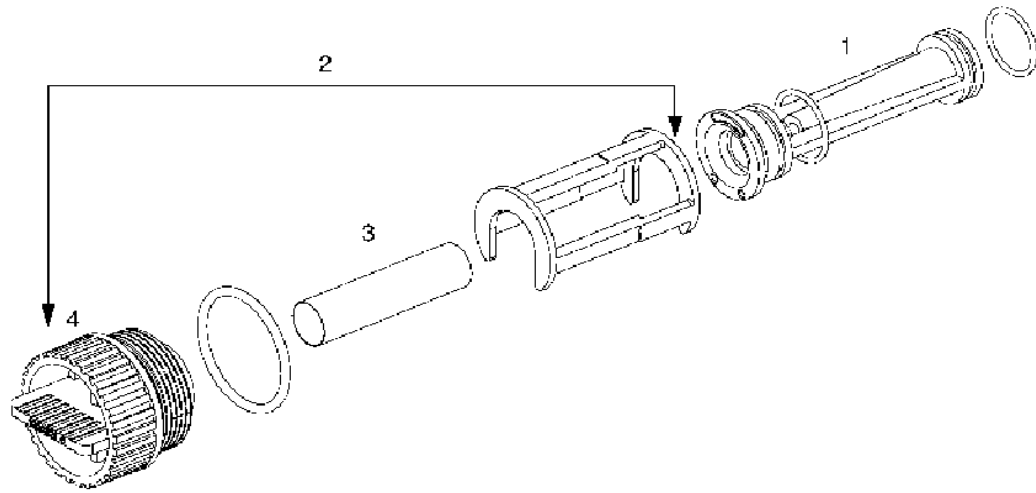

Autotrol Magnum 742 / 742F / 762 / 762F

Injector

N°	Part No	Description	#	£
1	0410027468	Injector for 14" tank - 0.5 GPM (incl. o-ring)	1	
	0403021517	Injector for 16" (40.6 cm) tank - 0.5 GPM (incl. o-ring)		
	0410027467	Injector for 18" (45.7 cm) tank - 0.6 GPM (incl. o-ring)		
	0403021742	Injector for 21" (53.3 cm) tank - 0.9 GPM (incl. o-ring)		
	0403021743	Injector for 24" (61.0 cm) tank - 1.4 GPM (incl. o-ring)		
	0403021744	Injector for 30" (76.2 cm) tank - 2.0 GPM (incl. o-ring)		
	0403021745	Injector for 36" (91.4 cm) tank - 3.3 GPM (incl. o-ring)		
	0403021746	Blank injector		
2	0403021747	Injector assembly (Less injector)	1	
3	0403021748	Injector screen	1	
4	0403020517	Plug for inj, refill & pressure regulator ports (incl. o-rings)	1