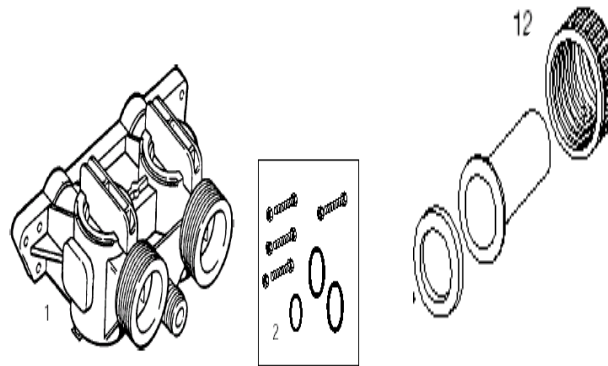

Autotrol 255 – 440i / 460i

256 Bypass

Bypass

N°	Part No	Description	#	£
1	0403012187	Bypass body assembly	1	
2	0403012188	Bypass installation kit	1	
*	0403012189	Bypass repair kit (rotor seals & clips)	1	
*	0403008070	Drain elbow for bypass	1	
12	0403011406	¾" BSPT stainless steel pipe adapter kit	1	
	0403018002	1" BSPT stainless steel pipe adapter kit		
	0403012232	32mm PVC Tube adapter kit		
	0403012233	1" PVC Tube adapter kit		
	0403012234	¾" PVC Tube adapter kit		
*	2001008374	Gasket for 1" pipe or tube	2	
*	0403012289	Adapter nut 1" - 1"¼ Bakelite	2	
*	0403012191	Plumbing adapter ¾" copper	2	
	0403012192	Plumbing adapter 1" copper		
	2001008378	Plumbing adapter ¾" BSPT stainless steel		
	2001001405	Plumbing adapter 1" BSPT stainless steel		
	0403012197	Plumbing adapter ¾" CPVC		
	0403012271	Plumbing adapter 1" CPVC		
	0403012198	Plumbing adapter ¾" BSPT plastic male thread		
	0403012199	Plumbing Adapter for 1 in BSPT Plastic Male Thread		
*	0403012200	Elbow Adapter (Not shown)	1