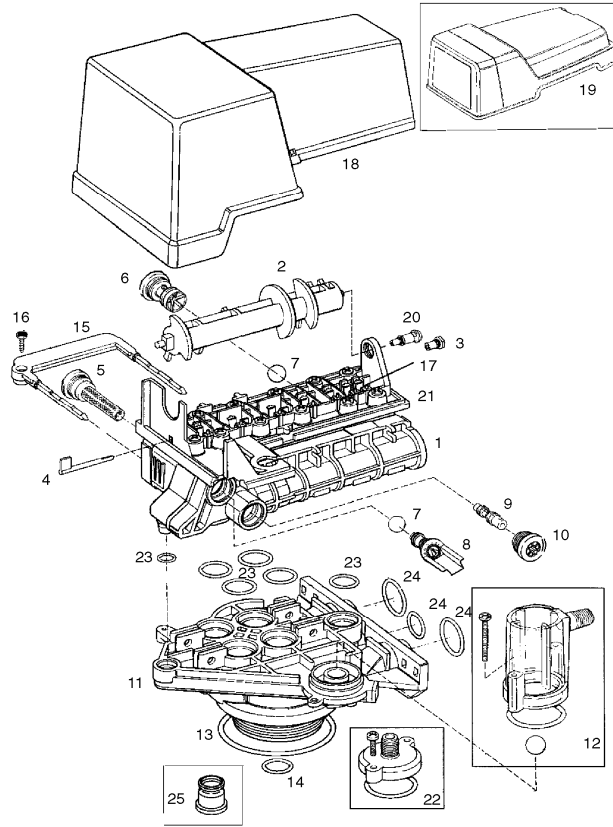

Autotrol 255 – 440i / 460i

Valve

N°	Part No	Description	#	£
1	0403012110	Valve assembly w/o flow controls	1	
2	0403012126	Camshaft standard one piece	1	
	0403012127	Camshaft standard segmented		
	0403012240	Camshaft extra salt / long rinse segmented		
	0403012128	Camshaft long rinse segmented		
	0403012129	Camshaft water saver segmented		
3	0403011977	Camshaft bearing	1	
4	0403011980	Timer locking pin	1	
5	0403011609	Screen/cap assembly with o-ring	1	
6	0403011610	DLFC N° 7 (1.2 gpm; 4.5 lpm)	1	
	0403011611	DLFC N° 8 (1.6 gpm; 6.1 lpm)		
	0403011612	DLFC N° 9 (2.0 gpm; 7.6 lpm)		
	0403011613	DLFC N° 10 (2.5 gpm; 9.5 lpm)		
	0403011614	DLFC N° 12 (3.5 gpm; 13.2 Lpm)		
	0403011615	DLFC N° 13 (4.1 gpm; 15.5 Lpm)		
	0403011616	DLFC N° 14 (4.8 gpm; 18.2 Lpm)