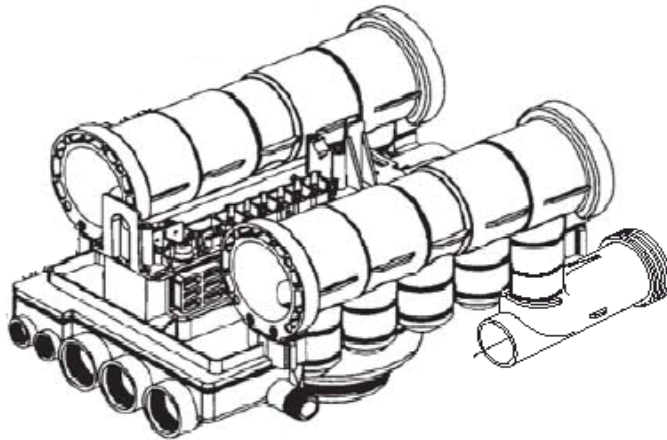

Autotrol Magnum IT TWIN 764

Valve

N°	Part No	Description	#	£
*	0403026730	Magnum IT valve body with cartridges, HWB/UWB, with Magnum Logix single camshaft	1	
*	0403296731	Magnum IT valve body with cartridges, NHB/NUB, with Magnum Logix single camshaft	1	
*	0403026273	Magnum IT valve body with cartridges, NHB/NUB, with Magnum Logix Twin camshaft	1