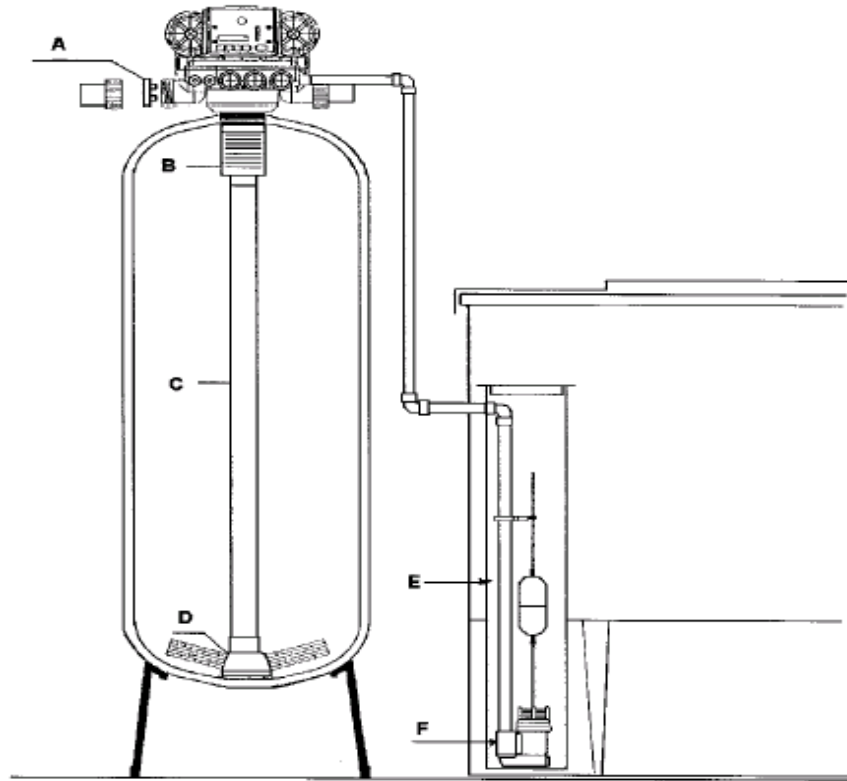

Autotrol Magnum IT TWIN 764

298 Valve installation

N°	Part No	Description	#	
A		Drain line flow control (refer to DFCL list)	1	
B		Upper screen	1	
C		Riser tube	1	
D	0201023792	Lower distributor (for 14" & 16" vessels)	1	
	0201023793	Lower distributor (for 18", 21" & 24" vessels)		
	0201023794	Lower distributor (for 30" vessels)		
	0201023795	Lower distributor (for 36" vessels)		
E		Brine valve tube	1	
F		Brine valve	1	
*		Adapter