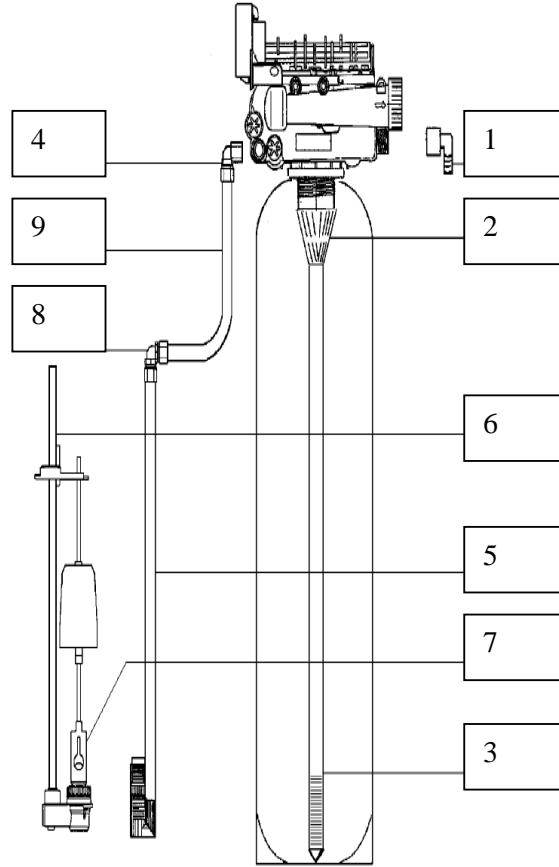

268 Valve installation kit

N°	Part No	Description	#	£
1		Drain fitting elbow 3/4"	1	
2		Upper screen	1	
3		Riser tube	1	
4		Brine port elbow	1	
5		Aircheck tube	1	
6		Brine tube	1	
7		Brine valve	1	
8		Union elbow	1	
9		Tubing