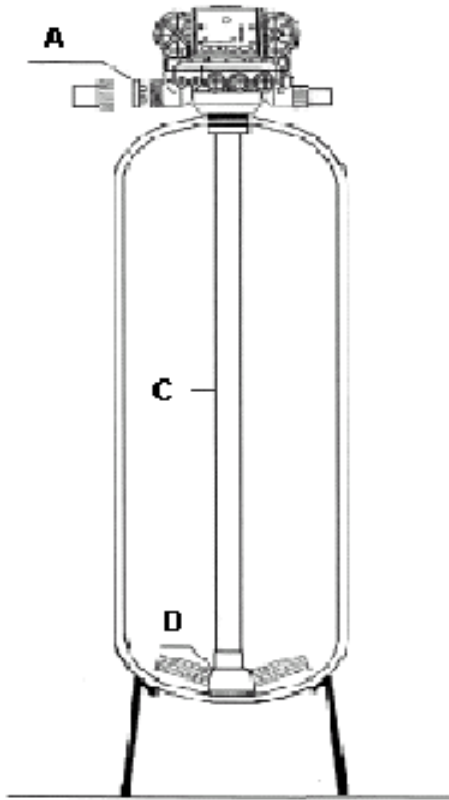

293 Valve installation

N°	Part No	Description	#	£
A		Drain line flow control (refer to DFCL list)	1	
C		Riser tube	1	
D	0201023792	Lower distributor (for 14" & 16" vessels)	1	
	0201023793	Lower distributor (for 18", 21" & 24" vessels)		
	0201023794	Lower distributor (for 30" vessels)		
	0201023795	Lower distributor (for 36" vessels)