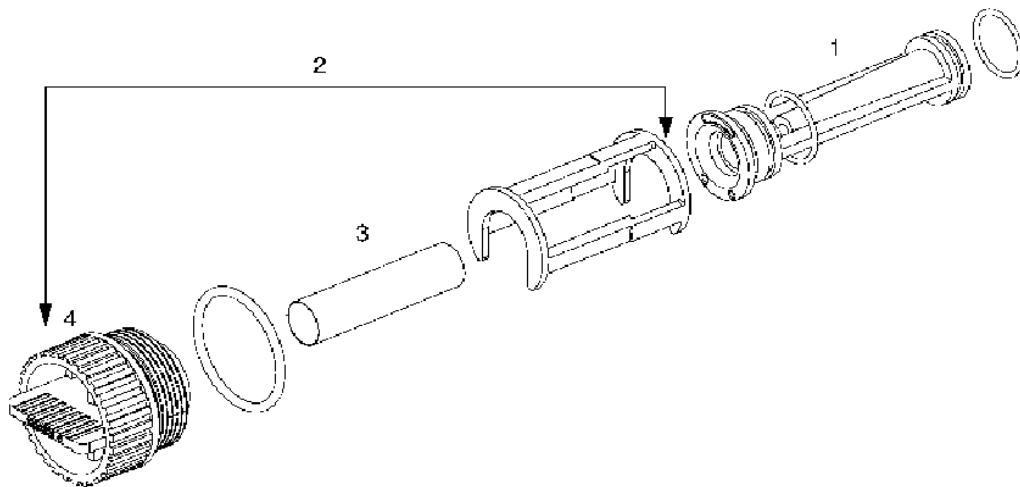

Autotrol Magnum IT TWIN 764

Injector

N°	Part No	Description	#	£
1	0410027468	Injector for 14" tank - 0.5 GPM (incl. o-ring)	1	
	0403021517	Injector for 16" (40.6 cm) tank - 0.5 GPM (incl. o-ring)		
	0410027467	Injector for 18" (45.7 cm) tank - 0.6 GPM (incl. o-ring)		
	0403021742	Injector for 21" (53.3 cm) tank - 0.9 GPM (incl. o-ring)		
	0403021743	Injector for 24" (61.0 cm) tank - 1.4 GPM (incl. o-ring)		
	0403021744	Injector for 30" (76.2 cm) tank - 2.0 GPM (incl. o-ring)		
	0403021745	Injector for 36" (91.4 cm) tank - 3.3 GPM (incl. o-ring)		
	0403021746	Blank injector		
2	0403021747	Injector assembly (Less injector)	1	
3	0403021748	Injector screen	1	
4	0403020517	Plug for inj, refill & pressure regulator ports (incl. o-rings)	1