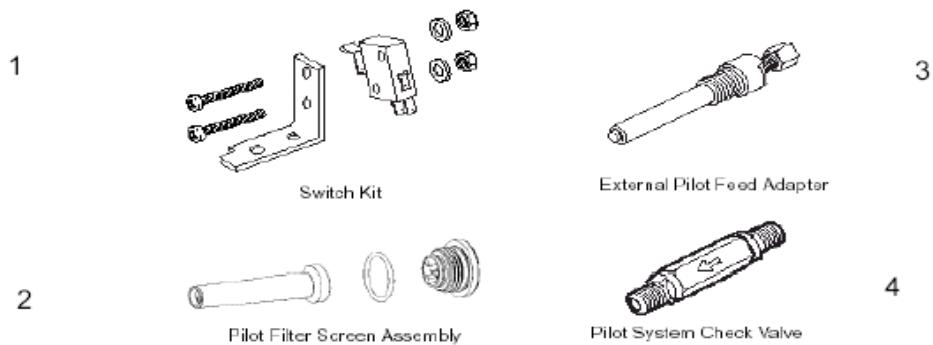

Autotrol Magnum 742 / 742F / 762 / 762F

1" External turbine

N°	Part No	Description	#	£
*	0403021686	1" Turbine only	1	
*	0403021943	1" Turbine assy. with 1" stainless steel BSP adapters	1	
*	0403021944	1" Turbine assy. with 1" PVC adapters	1	
*	0403021945	1" Turbine assy. with 32 mm PVC adapters	1	
*	0403012289	1" Adapter nut	2	
*	2001008374	Gasket 1"	2	
*	0403026753	Turbine cable 10'	1	
*	0403026754	Turbine cable 25'	1	

Miscellaneous

N°	Part No	Description	#	£
1	0403021725	Kit 1 switch 0.1 amp	1	
*	0403021724	Kit 1 switch 5 amp	1	
*	0403021726	Kit 3 switch 5 Amp	1	
*	0403021727	Kit 3 switch .1 Amp	1	
*	0403001355	Cable harness for remote regen (on 74XF)	1	
2	0403011609	Screen/cap assembly with o-ring		
3	0403021372	External pilot feed adapter (separate source pilot water)	1	
4	0403026757	Pilot system check valve	1