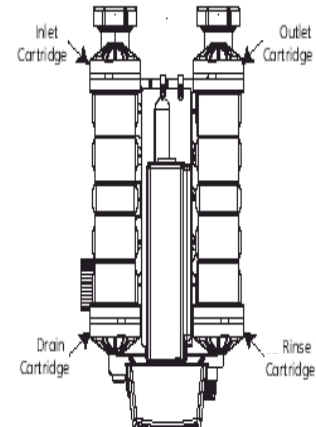

Replacement flow controls available.

Autotrol Magnum IT TWIN 764

Cartridges

1 - Drain Valve Cartridge

2 - Rinse Valve Cartridge

3 - No Hard Water Bypass Valve Cartridge

4 - Hard Water Bypass Cap

5 - Inlet Valve Cartridge