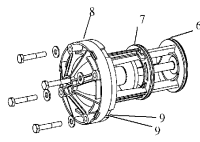

Autotrol Magnum IT TWIN 764

Cartridges

N°	Part No	Description	#	£
1	0403021750	Drain valve / NHB Valve cartridge	1	
2	0403021751	Rinse valve cartridge	1	
3	0403021750	Drain valve / NHB Valve cartridge	1	
4	0403021752	HWB Cap	1	
5	0403021753	Inlet valve cartridge	1	
6	0403021754	O-ring	1	
7	0403021755	O-ring	1	
8	0403021756	O-ring	1	
9	0403021757	O-ring	2	
*	0403021758	O-ring kit (incl. 1x n°8, 2x n°9)	1	
*	0403021759	O-ring kit (incl. 1x n°6, 1x n°7, 1x n°8, 2x n°9)	1	
*	0403021760	Washer	4