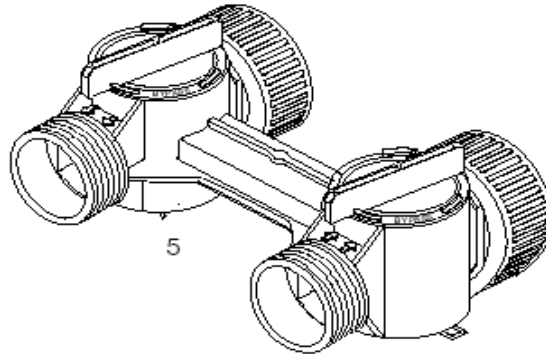

1265 Bypass

1265 Bypass

N°	Part No	Description	#	£
5	0403021679	Bypass 1265	1	
*	0403012189	Bypass repair kit (rotor seals & clips)	1	
*	2001008374	Gasket 1"	2	
*	0403012289	Adapter Nut 1"-1"1/4 Bakelite	2	
12	0403011406	3/4" BSPT stainless steel pipe adapter kit	1	
	0403018002	1" BSPT stainless steel pipe adapter kit		
	0403012232	32mm PVC Tube adapter kit		
	0403012233	1" PVC Tube adapter kit		
	0403012234	3/4" PVC Tube adapter kit