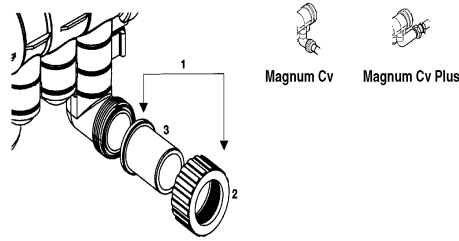

Autotrol Magnum IT TWIN 764

Connections

N°	Part No	Description	#	£
1	0304006318	Magnum IT / CV Plus 2" - 2" BSP adapter kit	1	
	0403021693	Magnum IT / CV Plus 2" - 2" PVC adapter kit		
	0403021694	Magnum IT/ CV Plus 2" - 63mm PVC adapter kit		
2	0403021695	1.5" Adapter nut for Magnum CV	1	
	0403021696	2" / 63mm Adapter nut for Magnum IT / CV Plus		
3	0403021698	1.5" Stainless steel BSP adapter	1	
	0403026748	1.5" PVC adapter		
	0403021699	50 mm CPVC Adapter		
	0403021701	2" Stainless steel BSP Adapter		
	0403021702	2" PVC Adapter		
	0403021703	63 mm CPVC Adapter		
*	0403021704	1.5" Adapter O-ring	1	
	0403021705	2" Adapter O-ring		
*	0403021707	Side mount adapter	1	
*	0403021720	O-ring tank adapter	1	
*	0403021704	Riser tube O-ring	1