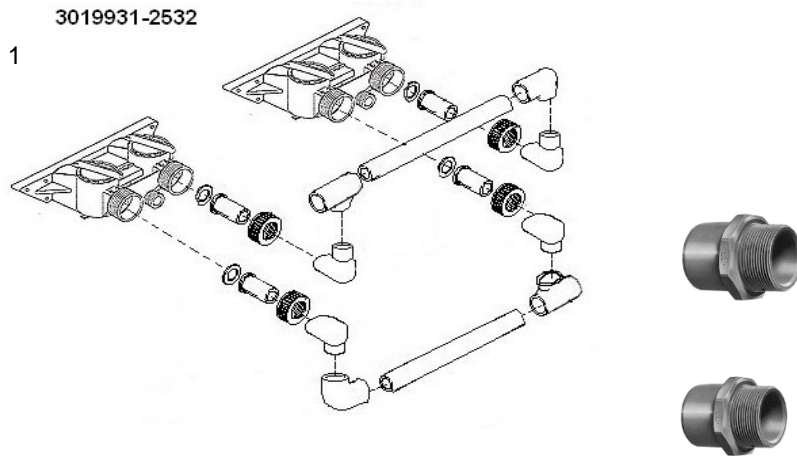

Meter adapter

Meter Adapter

N°	Part No	Description	#	£
1	0403012181	Meter adapter kit	1	
2	0403012188	Piping boss / Meter install kit	1	

Autotrol 255 Twin 764

Interconnecting kit

N°	Part No	Description	#	£
1	0403290785	Deluxe interconnecting Kit 255 Twin, DN25 mm, Female 32mm (incl. 2x bypass 256, 1x inter- connecting piping elements, 2x 32mm PVC tube adapter kit)	1	
*	0403012187	Bypass body assembly (incl. installation kit)	1	
*	0403012189	Bypass repair kit (rotor seals & clips)	1	
*	0403012232	32mm PVC Tube adapter kit	2	
*	0403296729	Interconnecting, 25/32mm piping elements with 32 mm female tee ends	1	
*	0403008070	Drain elbow for bypass	1	
2	0403010786	Mounting kit (2 connections) DN25,32mm ext x 1" BSP	1	

255 Valve installation kit

N°	Part No	Description	#	£
1-4		Installation kit 255	2	
1		Aircheck elbow	2	
2		Upper screen	2	
3		Riser tube	2	
4		Brine tube with screen	2	
5		Union elbow	2	
6		Tubing		

Autotrol Performa 268 - 440i / 460i