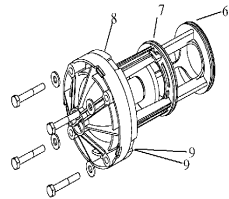

Cartridges