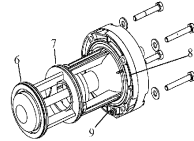

Replacement flow controls available.

Autotrol Magnum IT TWIN 764

Cartridges

1 - Drain Valve Cartridge

2 - Rinse Valve Cartridge

3 - No Hard Water Bypass Valve Cartridge

4 - Hard Water Bypass Cap

5 - Inlet Valve Cartridge