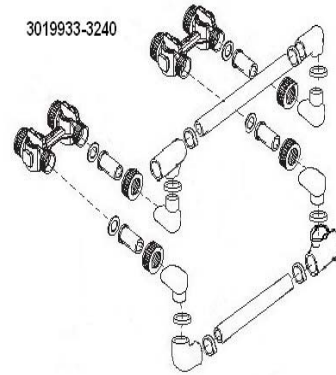

Autotrol Performa CV 278 Twin - 764

Controllers

N°	Part No	Description	#	£
	0403296725	Logix 764 C Controller	1	
	0403000788	Secondary faceplate	1	
	0403011639	British transformer	1	
	0403009643	Transformer extension cord (4,5 m)	1	
	0403019030	Keypad overlay	1	
*	0403009639	Display overlay in English, for 760/762 controller	1	
	0403009640	Display overlay in English, for 760C/762C controller		
	0403009641	Display overlay in English, for 760F/762F controller		

Autotrol Performa CV 278 Twin - 764

Interconnecting kit

1

2

3

N°	Part No	Description	#	£
1	0403290793	Deluxe interconnecting Kit 278 Twin, DN25 mm, Female 32mm (incl. 2x bypass 1265, 1 x interconnecting piping element, 2 x 32 mm PVC Tube adapter kit)	1	
2	0403290794	Deluxe interconnecting Kit 278 Twin Highflow, DN25 mm, Female 40mm (incl. 2x bypass 1265, 1 x interconnecting piping element, 2 x 32 mm PVC Tube adapter kit)	1	
*	0403021679	Bypass 1265	1	
*	0403012189	Bypass repair kit (rotor seals & clips)	1	
*	0403012232	32mm PVC Tube adapter kit	2	
*	0403296729	Interconnecting, 25/32mm piping elements with 32 mm female tee ends	1	
*	0403010220	Interconnecting, 25/32mm piping elements with 40 mm female tee ends		
3	0403010786	Mounting kit (2 connections) DN25,32mm ext x 1" BSP	1	
4	0403010795	Mounting Kit (2 connections) DN32,40mm ext x 1.25" BSP	1	