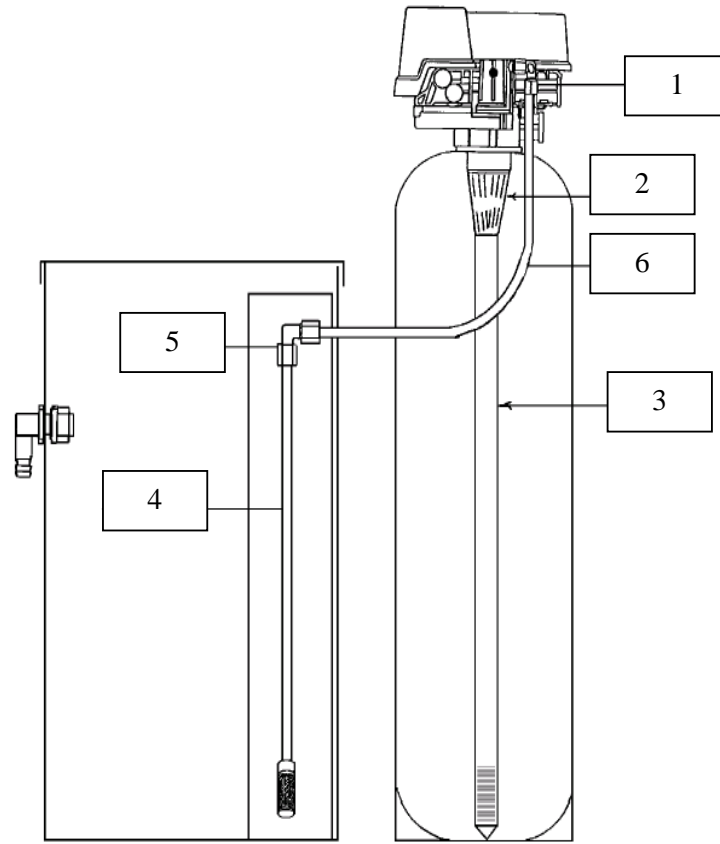

255 Valve installation kit

N°	Part No	Description	#	£
1-4		Installation kit 255	2	
1		Aircheck elbow	2	
2		Upper screen	2	
3		Riser tube	2	
4		Brine tube with screen	2	
5		Union elbow	2	
6		Tubing