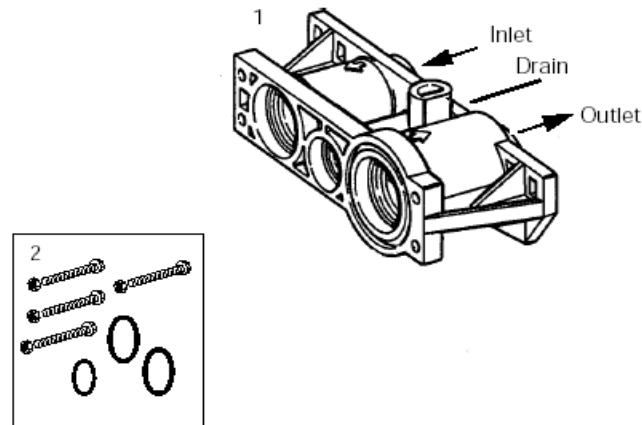

Meter adapter

Meter Adapter

N°	Part No	Description	#	£
1	0403012181	Meter adapter kit	1	
2	0403012188	Piping boss / Meter install kit	1	
*	0403024935	Male plastic piping boss 1" BSP + int. turbine		
*	0403024936	Male plastic piping boss 3/4" BSP + int. turbine