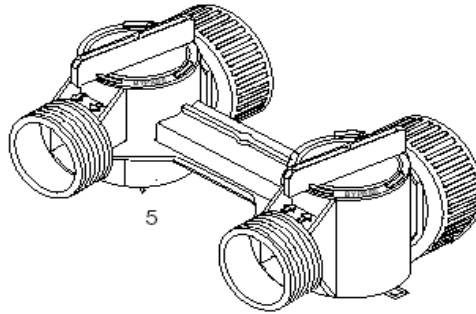

Autotrol Performa

268 / 263 - 740 / 760 / 742 / 762

1265 Bypass

1265 Bypass

N°	Part No	Description	#	£
5	0403021679	Bypass 1265	1	
*	0403012189	Bypass repair kit (rotor seals & clips)	1	
*	2001008374	Gasket 1"	2	
*	0403012289	Adapter Nut 1"-1"1/4 Bakelite	2	
12	0403011406	3/4" BSPT stainless steel pipe adapter kit	1	
	0403018002	1" BSPT stainless steel pipe adapter kit		
	0403012232	32mm PVC Tube adapter kit		
	0403012233	1" PVC Tube adapter kit		
	0403012234	3/4" PVC Tube adapter kit