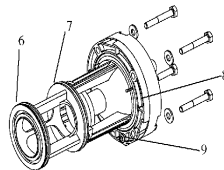

Replacement flow controls available.

Cartridges

1 - Drain Valve Cartridge

2 - Rinse Valve Cartridge

3 - No Hard Water Bypass Valve Cartridge

4 - Hard Water Bypass Cap

5 - Inlet Valve Cartridge

N°	Part No	Description	#	£
1	0403021750	Drain valve / NHB Valve cartridge	1	
2	0403021751	Rinse valve cartridge	1	
3	0403021750	Drain valve / NHB Valve cartridge	1	
4	0403021752	HWB Cap	1	
5	0403021753	Inlet valve cartridge	1	
6	0403021754	O-ring	1	
7	0403021755	O-ring	1	
8	0403021756	O-ring	1	
9	0403021757	O-ring	2	
*	0403021758	O-ring kit (incl. 1x n°8, 2x n°9)	1	
*	0403021759	O-ring kit (incl. 1x n°6, 1x n°7, 1x n°8, 2x n°9)	1	
*	0403021760	Washer	4	

Controllers

N°	Part No	Description	#	£
1	0403001353	Logix 742 C chronometric controller	1	
	0403001354	Logix 762 C volumetric controller		
2	0403026750	Bushing	2	
3	0403026751	Screw	2	
4	0403026752	Cover, Logix Magnum	1	
5	0403026751	Screw	4	
6	0403009227	Motor, gear & cable assembly	1	
7	0403026733	Gear plate	1	
8	0403026734	Drive gear	1	
9	0403009231	Module sensor photo interrupter	1	
10	0403026735	Idler gear	1	
11	0403026736	Back plate	1	
12	0403026737	Bushing	1	
13	0403026732	Turbine cable 32"	1	
	0403026753	Turbine cable 10'		
	0403026754	Turbine cable 25'		
14	0403026755	Mechanical assembly (n° 5, 6, 7, 8, 9, 10, 12)	1	
*	0403011640	European transformer	1	
	0403011639	British transformer		
	0403021775	Wall transformer hard wired 12V UK		
15	0403001352	Remote mount kit, with 10' cable (control not included)		
	0403026756	Remote mount kit, no cable (control not included)		