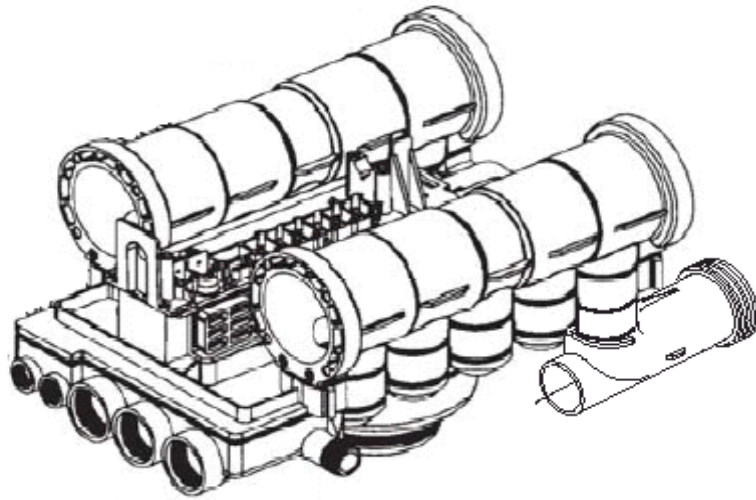

Autotrol Magnum 742 / 742F / 762 / 762F

Valve

N°	Part No	Description	#	£
*	0403020221	Magnum CV valve body with cartridges, HWB/UWB, with Magnum Logix Single camshaft	1	
*	0403020222	Magnum CV valve body with cartridges, NHB/NUB, with Magnum Logix Single camshaft	1	
*	0403026730	Magnum IT valve body with cartridges, HWB/UWB, with Magnum Logix camshaft	1	
*	0403296731	Magnum IT valve body with cartridges, NHB/NUB, with Magnum Logix camshaft	1	