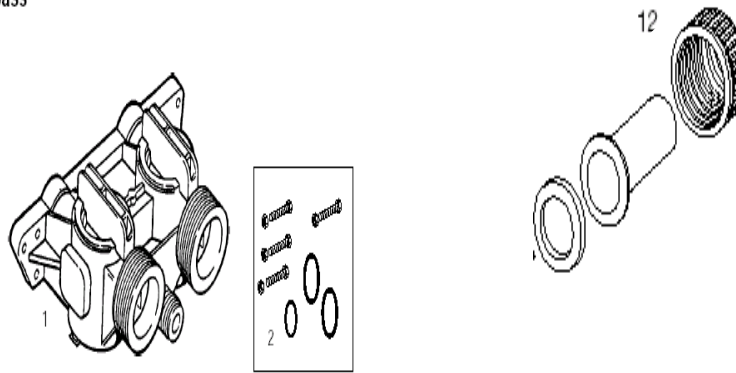

256 Bypass

Bypass

N°	Part No	Description	#	£
1	0403012187	Bypass body assembly	1	
2	0403012188	Bypass installation kit	1	
*	0403012189	Bypass repair kit (rotor seals & clips)	1	
*	0403008070	Drain elbow for bypass	1	
12	0403011406	¾" BSPT stainless steel pipe adapter kit	1	
	0403018002	1" BSPT stainless steel pipe adapter kit		
	0403012232	32mm PVC Tube adapter kit		
	0403012233	1" PVC Tube adapter kit		
	0403012234	¾" PVC Tube adapter kit		
*	2001008374	Gasket for 1" pipe or tube	2	
*	0403012289	Adapter nut 1" - 1"1/4 Bakelite	2	
*	0403012191	Plumbing adapter 3/4" copper	2	
	0403012192	Plumbing adapter 1" copper		
	0403012193	Plumbing adapter, 1" NPT, stainless steel (long)		
	2001008378	Plumbing adapter 3/4" BSPT stainless steel		
	2001001405	Plumbing adapter 1" BSPT stainless steel		
	0403012197	Plumbing adapter 3/4" CPVC		
	0403012271	Plumbing adapter 1" CPVC		
	0403012198	Plumbing adapter 3/4" BSPT plastic male thread		
	0403012199	Plumbing Adapter for 1 in BSPT Plastic Male Thread		
*	0403012200	Elbow Adapter (Not shown)	1