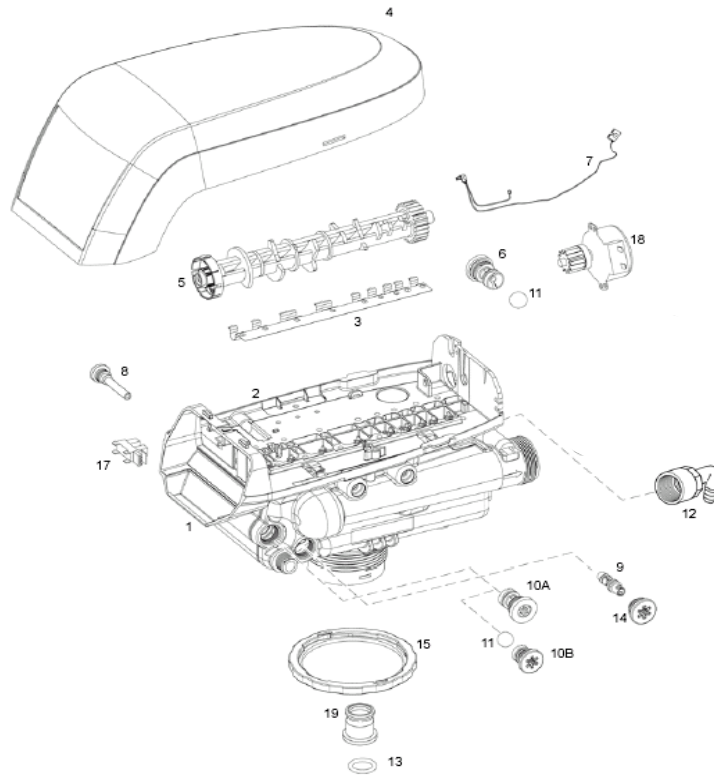

Autotrol Performa

268 / 263 - 740 / 760 / 742 / 762

Valve

Warning: Do not use the flow control ball with #10A.

N°	Part No	Description	#	£
1	0403001356	Valve assembly w/o flow controls	1	
2	0403001357	Top plate	1	
3	0403019644	Valve disc spring	1	
4	0403018898	Valve cover	1	
5	0403001358	Camshaft	1	
6	0403011610	DLFC N° 7 (1.2 gpm; 4.5 lpm)	1	
	0403011611	DLFC N° 8 (1.6 gpm; 6.1 lpm)		
	0403011612	DLFC N° 9 (2.0 gpm; 7.6 lpm)		
	0403011613	DLFC N° 10 (2.5 gpm; 9.5 lpm)		
	0403011614	DLFC N° 12 (3.5 gpm; 13.2 Lpm)		
	0403011615	DLFC N° 13 (4.1 gpm; 15.5 Lpm)		
	0403011616	DLFC N° 14 (4.8 gpm; 18.2 Lpm)		
*	0403021651	External DLFC, 5 gpm (19 Lpm)	1	
	0403021652	External DLFC, 6 gpm (22.5 Lpm)		
	0403021653	External DLFC, 7 gpm (26.5 Lpm)