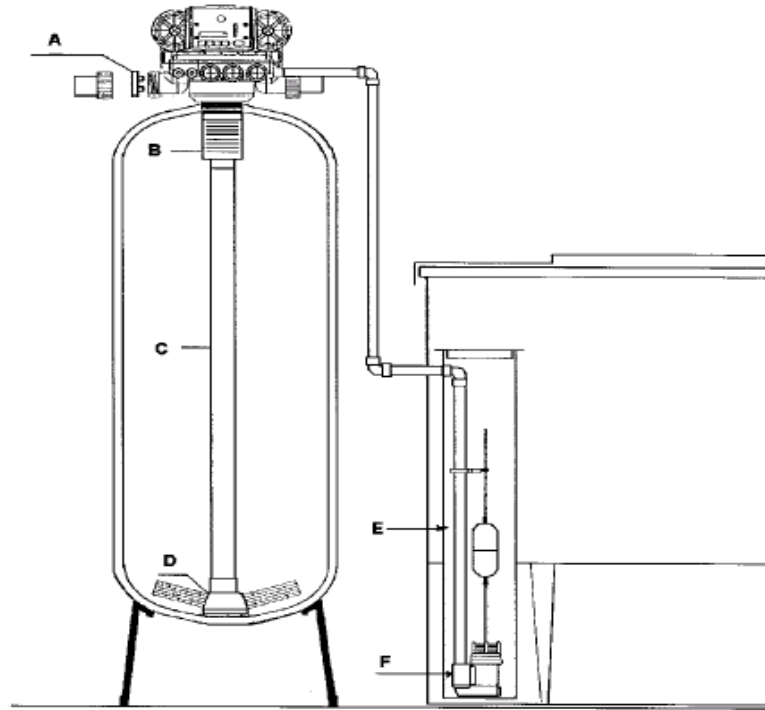

298 Valve installation

N°	Part No	Description	#	£
A		Drain line flow control (refer to DFLC list)	1	
B		Upper screen	1	
C		Riser tube	1	
D		Lower distributor (for 14" & 16" vessels)	1	
		Lower distributor (for 18", 21" & 24" vessels)		
		Lower distributor (for 30" vessels)		
		Lower distributor (for 36" vessels)		
E		Brine valve tube	1	
F		Brine valve	1	
*		Adapter