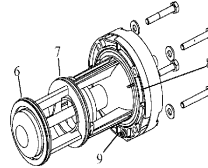

Replacement flow controls available.

Cartridges

1 - Drain Valve Cartridge

2 - Rinse Valve Cartridge

3 - No Hard Water Bypass Valve Cartridge

4 - Hard Water Bypass Cap

5 - Inlet Valve Cartridge

N°	Part No	Description	#	£
1	0403021750	Drain valve / NHB Valve cartridge	1	
2	0403021751	Rinse valve cartridge	1	
3	0403021750	Drain valve / NHB Valve cartridge	1	
4	0403021752	HWB Cap	1	
5	0403021753	Inlet valve cartridge	1	
6	0403021754	O-ring	1	
7	0403021755	O-ring	1	
8	0403021756	O-ring	1	
9	0403021757	O-ring	2	
*	0403021758	O-ring kit (incl. 1x n°8, 2x n°9)	1	
*	0403021759	O-ring kit (incl. 1x n°6, 1x n°7, 1x n°8, 2x n°9)	1	
*	0403021760	Washer	4	

Controllers

N°	Part No	Description	#	£
1	0403001353	Logix 742 C chronometric controller	1	
	0403001354	Logix 762 C volumetric controller		
2	0403026750	Bushing	2	
3	0403026751	Screw	2	
4	0403026752	Cover, Logix Magnum	1	
5	0403026751	Screw	4	
6	0403009227	Motor, gear & cable assembly	1	
7	0403026733	Gear plate	1	
8	0403026734	Drive gear	1	
9	0403009231	Module sensor photo interrupter	1	
10	0403026735	Idler gear	1	
11	0403026736	Back plate	1	
12	0403026737	Bushing	1	
13	0403026732	Turbine cable 32"	1	
	0403026753	Turbine cable 10'		
	0403026754	Turbine cable 25'		
14	0403026755	Mechanical assembly (n° 5, 6, 7, 8, 9, 10, 12)	1	
*	0403011640	European transformer	1	
	0403011639	British transformer		
	0403021775	Wall transformer hard wired 12V UK		
15	0403001352	Remote mount kit, with 10' cable (control not included)		
	0403026756	Remote mount kit, no cable (control not included)		