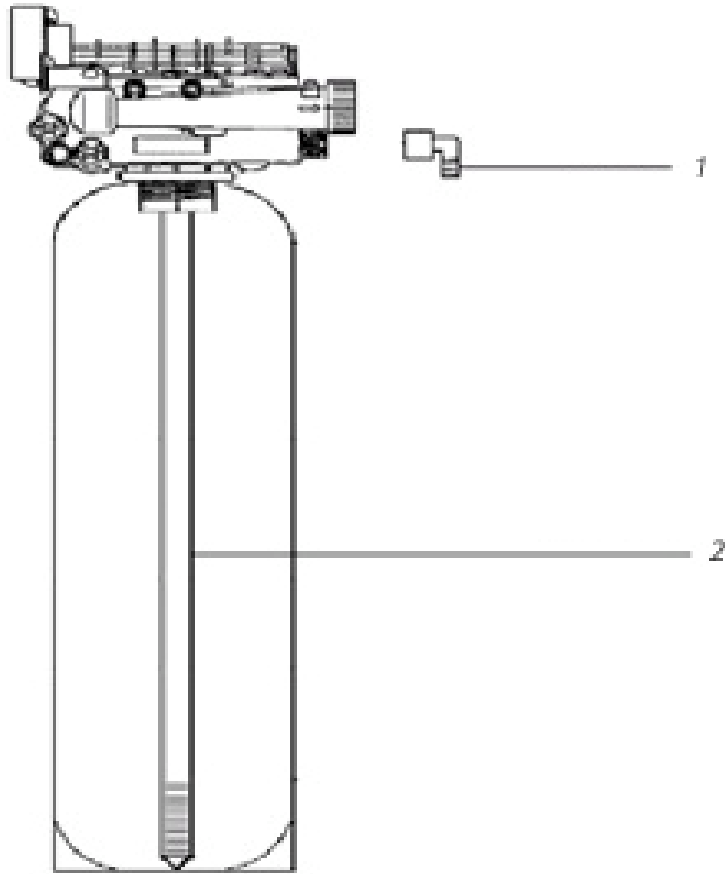

Autotrol Performa

268 / 263 - 740 / 760 / 742 / 762

263 Valve installation

N°	Part No	Description	#	£
1		Drain fitting elbow 3/4"	1	
2		Riser tube	1	

Correct drain line flow control must be fitted depending on media type and vessel size.