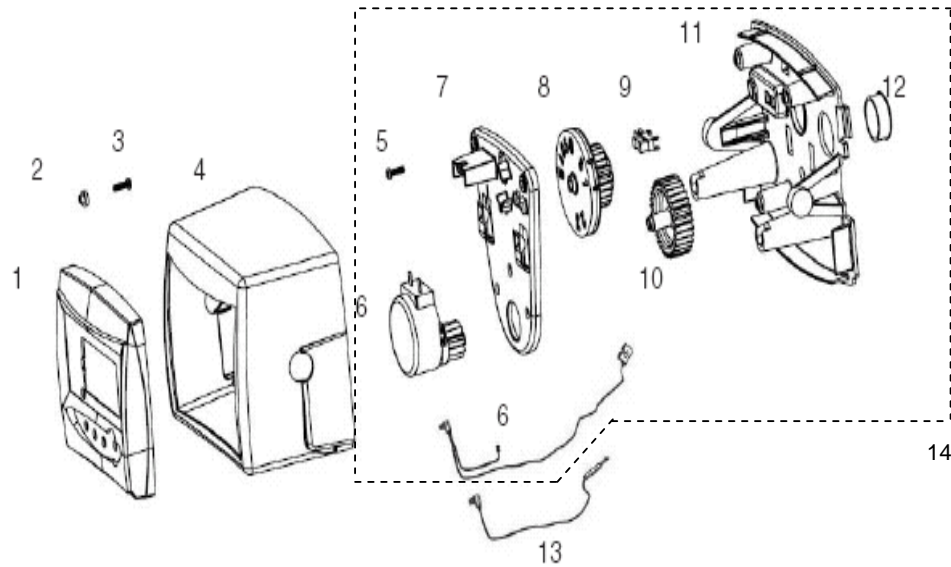

Controllers

N°	Part No	Description	#	£
1	0403001353	Logix 742 C chronometric controller	1	
	0403001354	Logix 762 C volumetric controller		
2	0403026750	Bushing	2	
3	0403026751	Screw	2	
4	0403026752	Cover, Logix Magnum	1	
5	0403026751	Screw	4	
6	0403009227	Motor, gear & cable assembly	1	
7	0403026733	Gear plate	1	
8	0403026734	Drive gear	1	
9	0403009231	Module sensor photo interrupter	1	
10	0403026735	Idler gear	1	
11	0403026736	Back plate	1	
12	0403026737	Bushing	1	
13	0403026732	Turbine cable 32"	1	
	0403026753	Turbine cable 10'		
	0403026754	Turbine cable 25'		
14	0403026755	Mechanical assembly (n° 5, 6, 7, 8, 9, 10, 12)	1	
*	0403011640	European transformer	1	
	0403011639	British transformer		
	0403021775	Wall transformer hard wired 12V UK		
15	0403001352	Remote mount kit, with 10' cable (control not included)		
	0403026756	Remote mount kit, no cable (control not included)