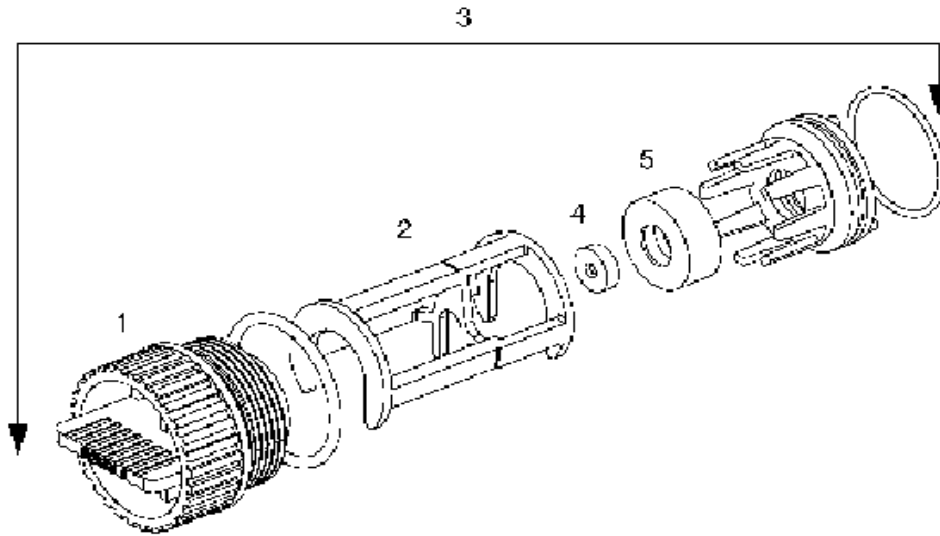

Autotrol Magnum IT TWIN 764

control

N°	Part No	Description	#	£
1	0403020517	Flow control plug	1	
3	0403021730	Refill control (RFC) assembly	1	
4	0403021731	RFC for 14" tank - 0.7 gpm	1	
	0403021732	RFC for 16" tank - 0.8 gpm		
	0403021733	RFC for 18" tank - 1.0 gpm		
	0403021734	RFC for 21" tank - 1.4 gpm		
	0403021735	RFC for 24" tank - 2.0 gpm		
	0403021736	RFC for 30" tank - 3.0 gpm		
	0403021737	RFC for 36" tank - 5.0 gpm		
5	0403021738	RFC Cage	1